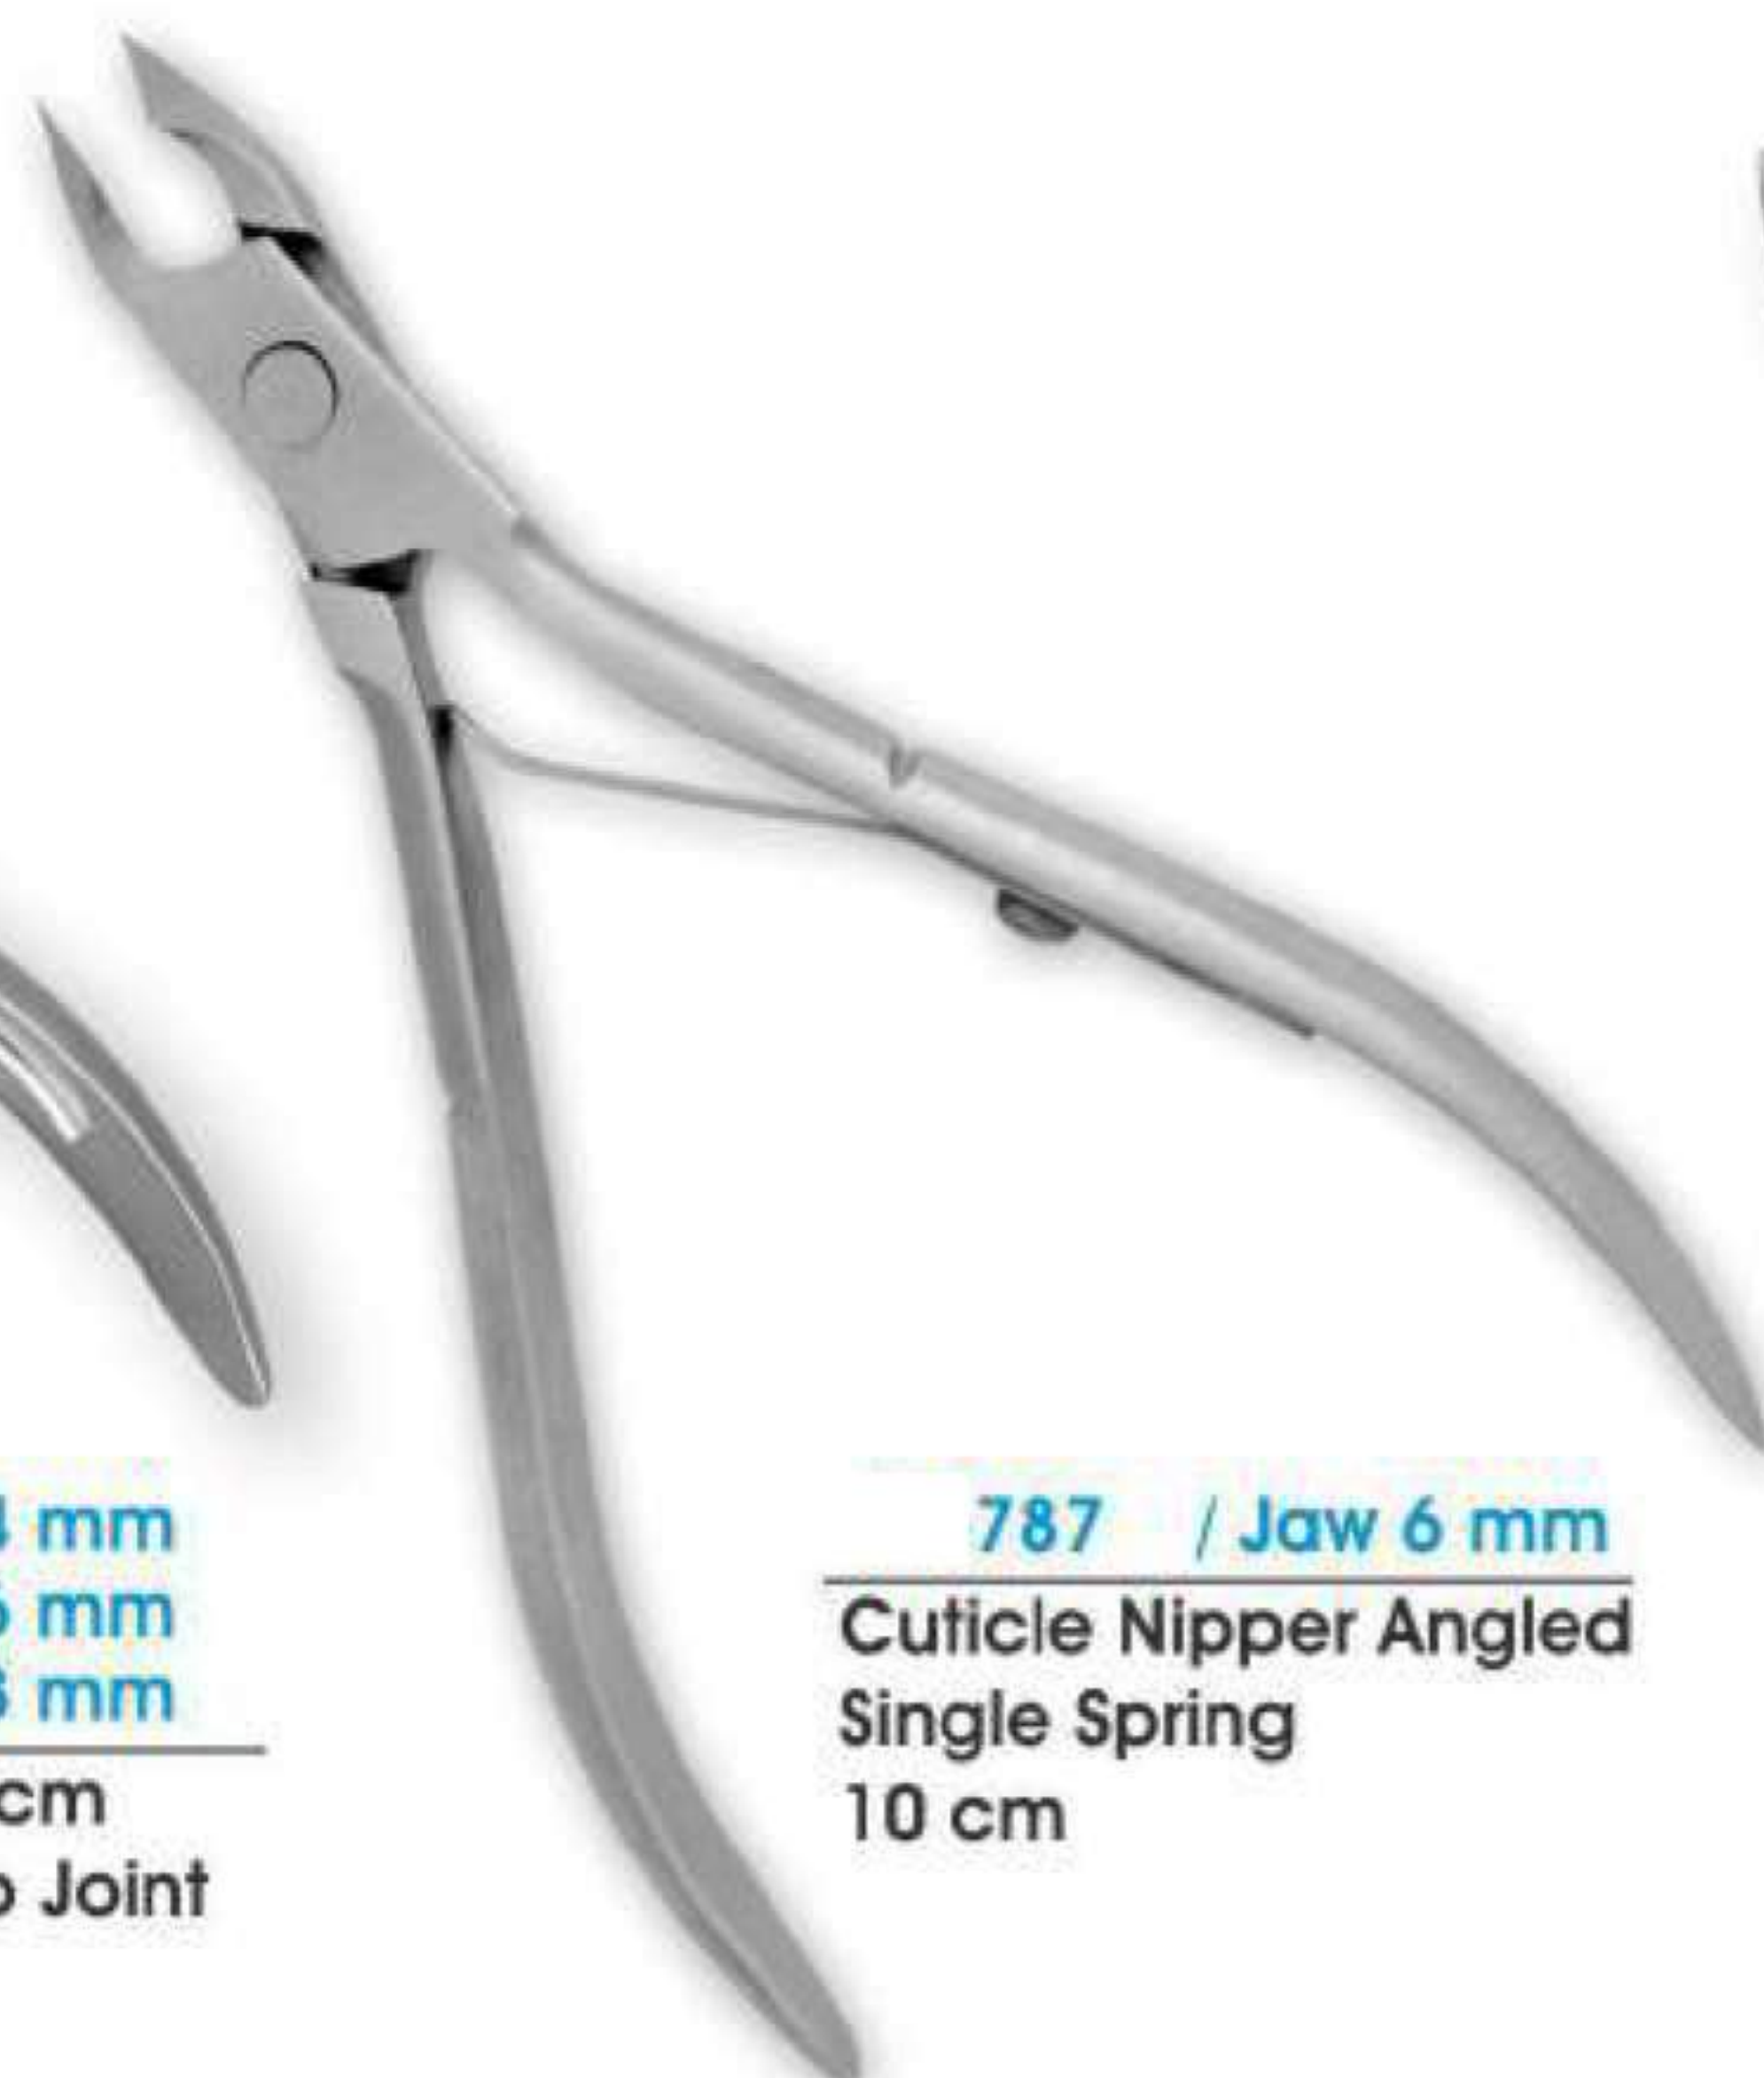

574-A
Cuticle Pusher Plastic Handle
13.5 cm

574-B
Cuticle Pusher Plastic Handle
11.5 cm

574-C
Cuticle Pusher Plastic Handle
9 cm

715 / Jaw 4 mm
716 / Jaw 6 mm
717 / Jaw 8 mm
Cuticle Nipper 10 cm
Double Spring, Lap Joint