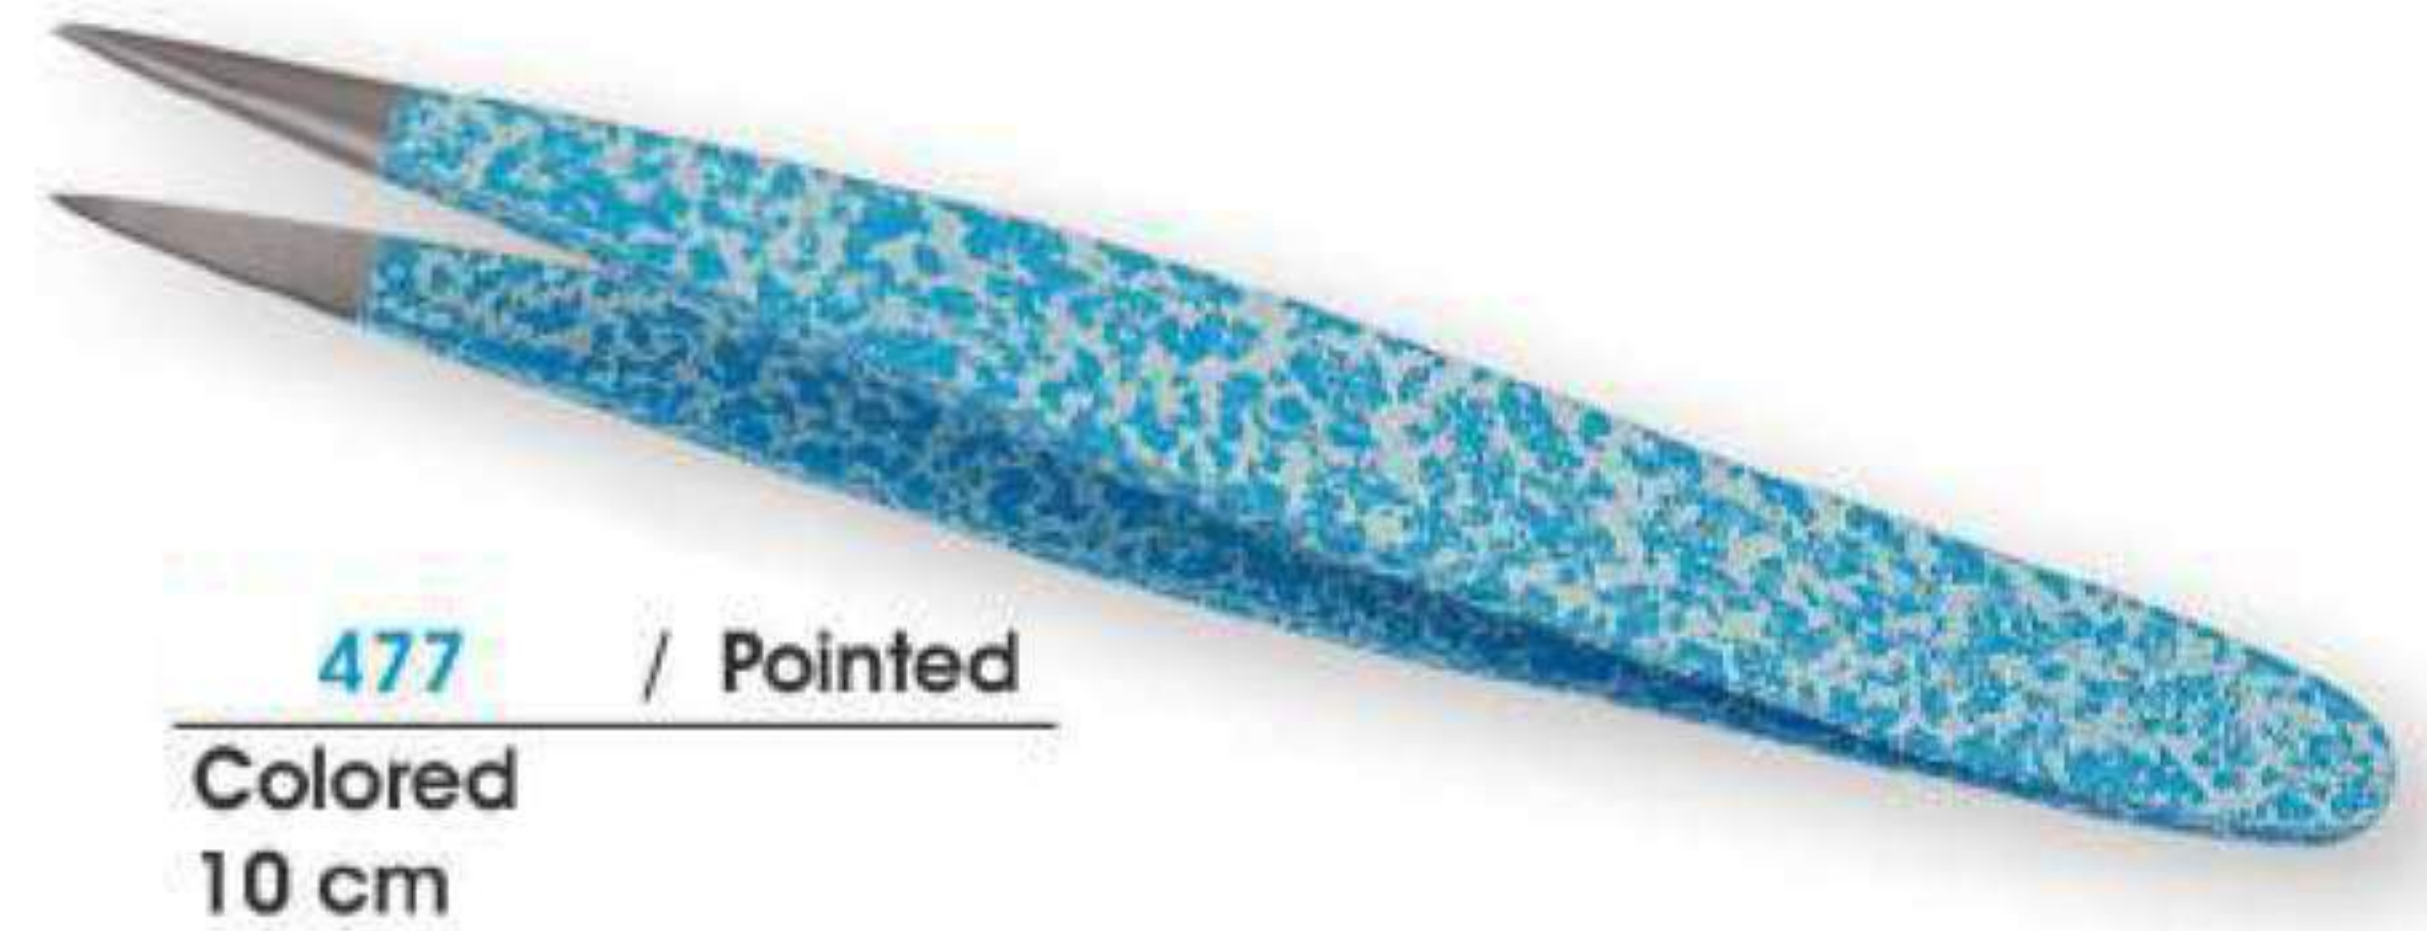

424 / Straight
425 / Slanted
9 cm

436 / Pointed
437 / Straight
438 / Slanted
Tweezers with Magnifier
9.5 cm

426 / Pointed
9 cm

4401 / Straight
4402 / Slanted
WishBone Style 10 cm
Patent Design No.12252

4403 / Pointed
WishBone Style 10 cm
Patent Design No.12253