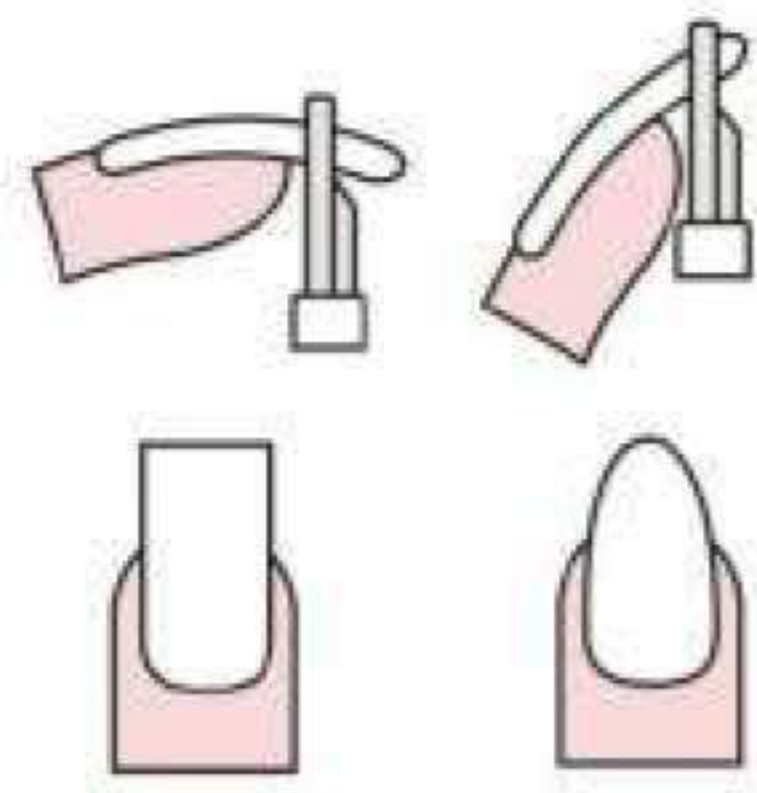

591 / 12.5 cm
Acrylic Nail Tip Cutter
(Color Coated & Silver)