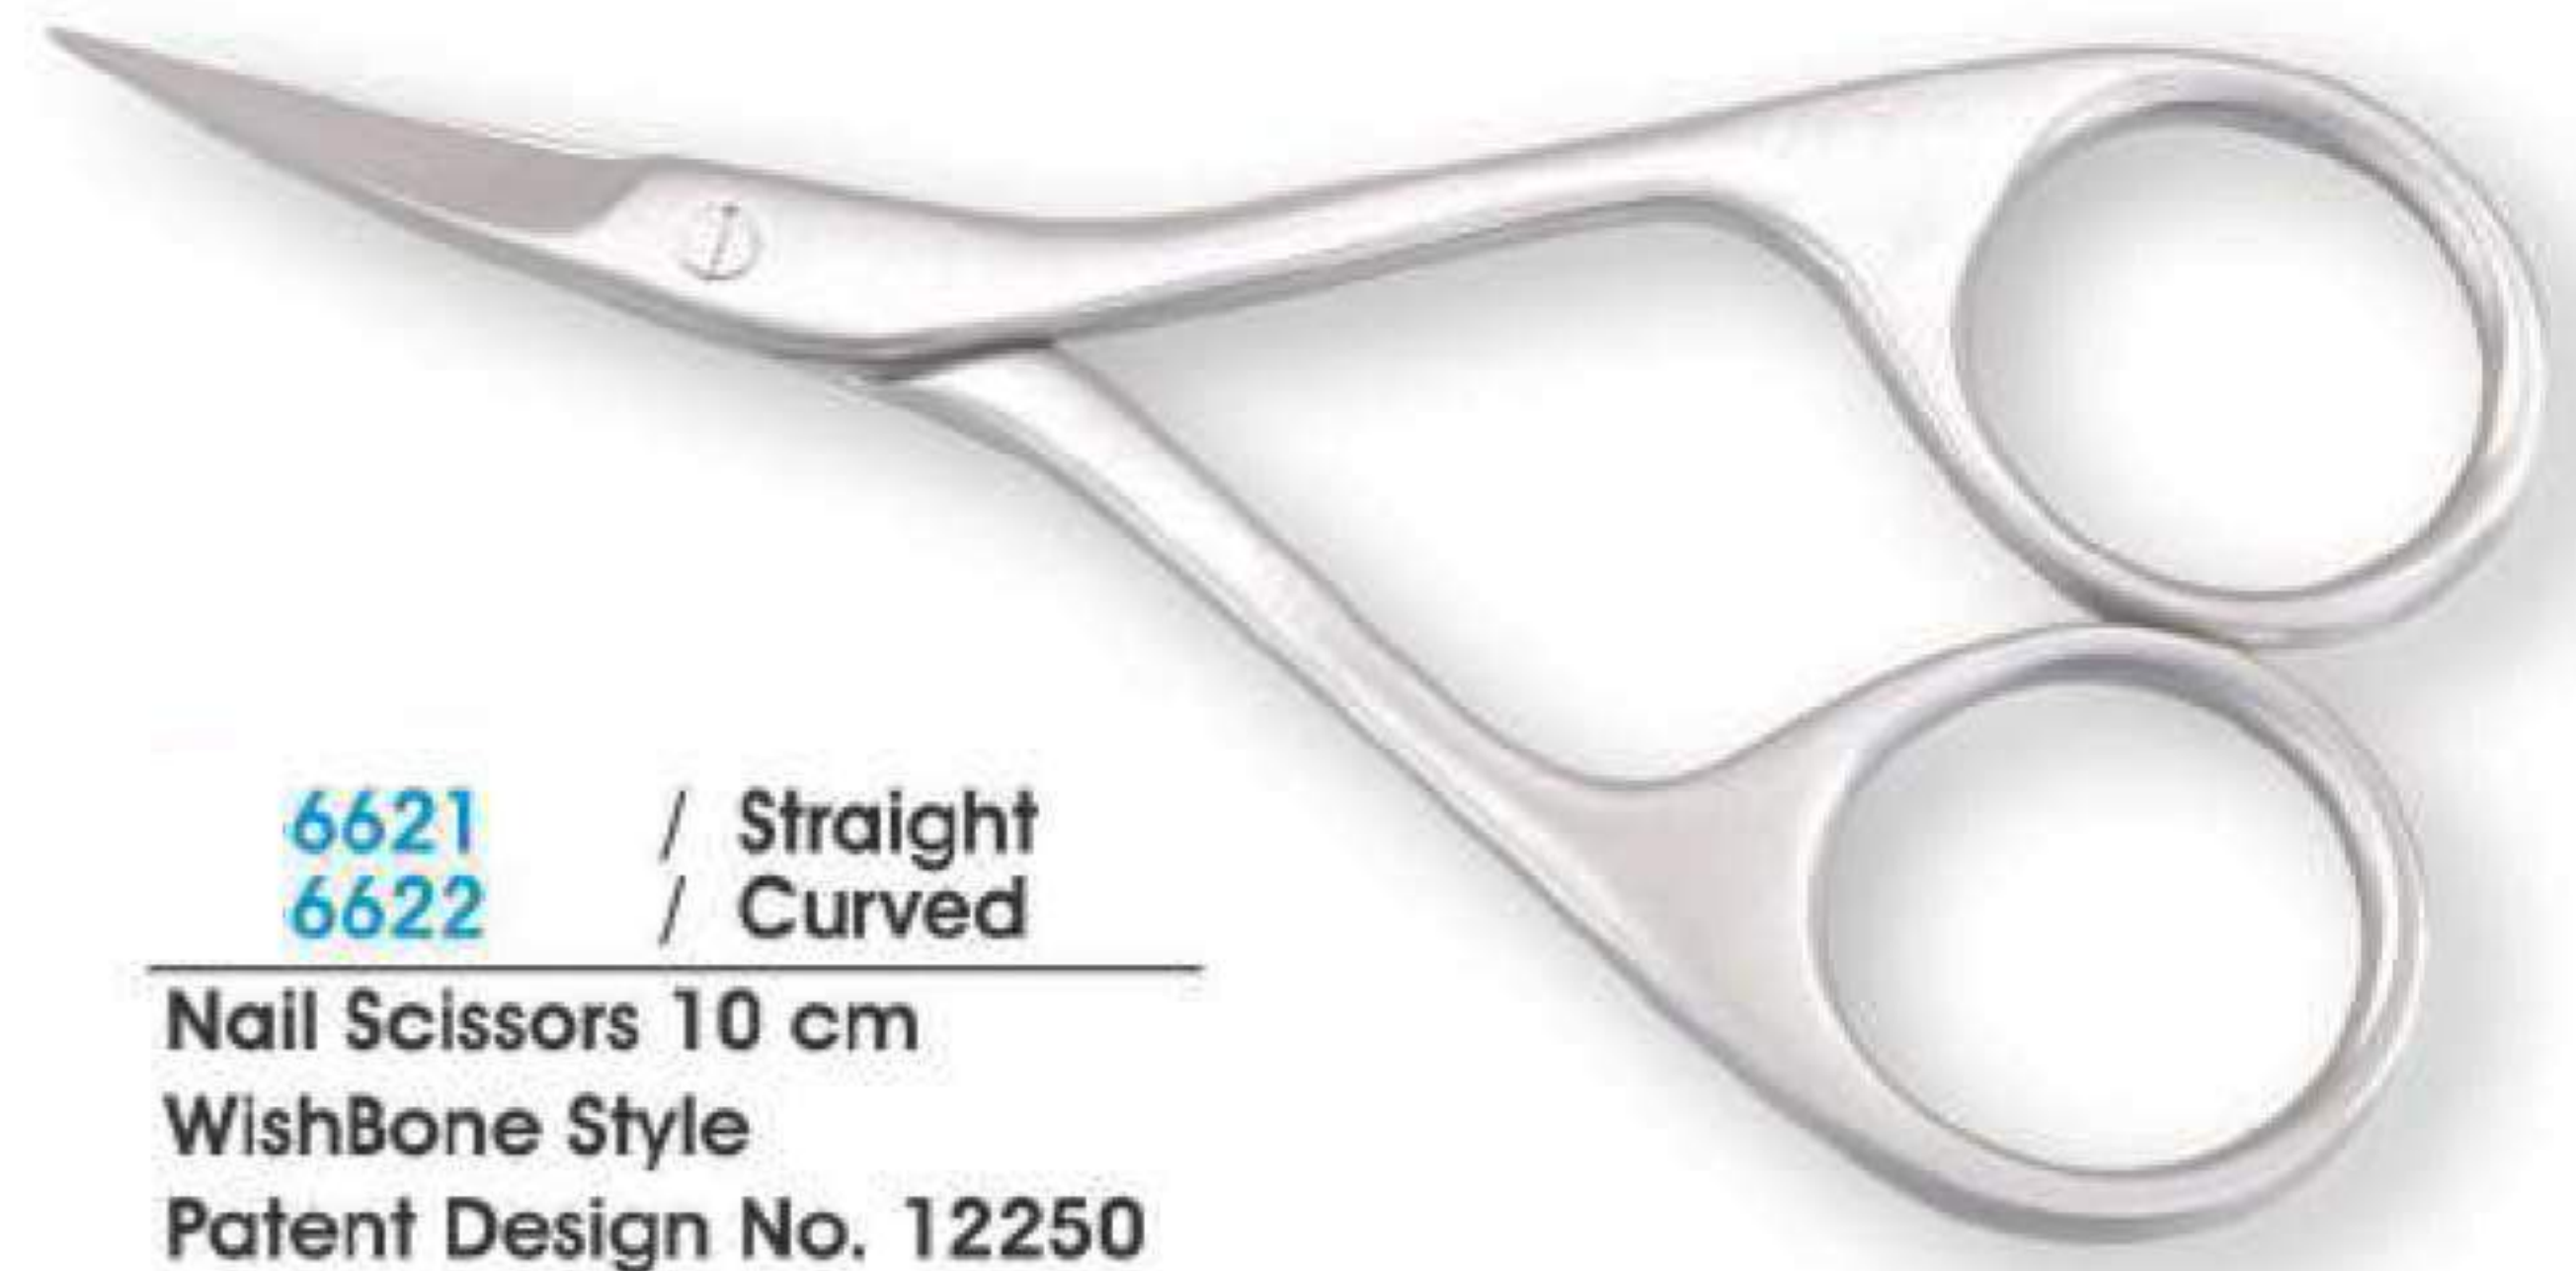

6617 / Straight
6718 / Curved
Manicure Scissors 9 cm

6621 / Straight
6622 / Curved
Nail Scissors 10 cm
WishBone Style
Patent Design No. 12250

6623 / Straight
6624 / Curved
Cuticle Scissors 9 cm

6625 / Straight
6626 / Curved
Lady Scissors 10 cm