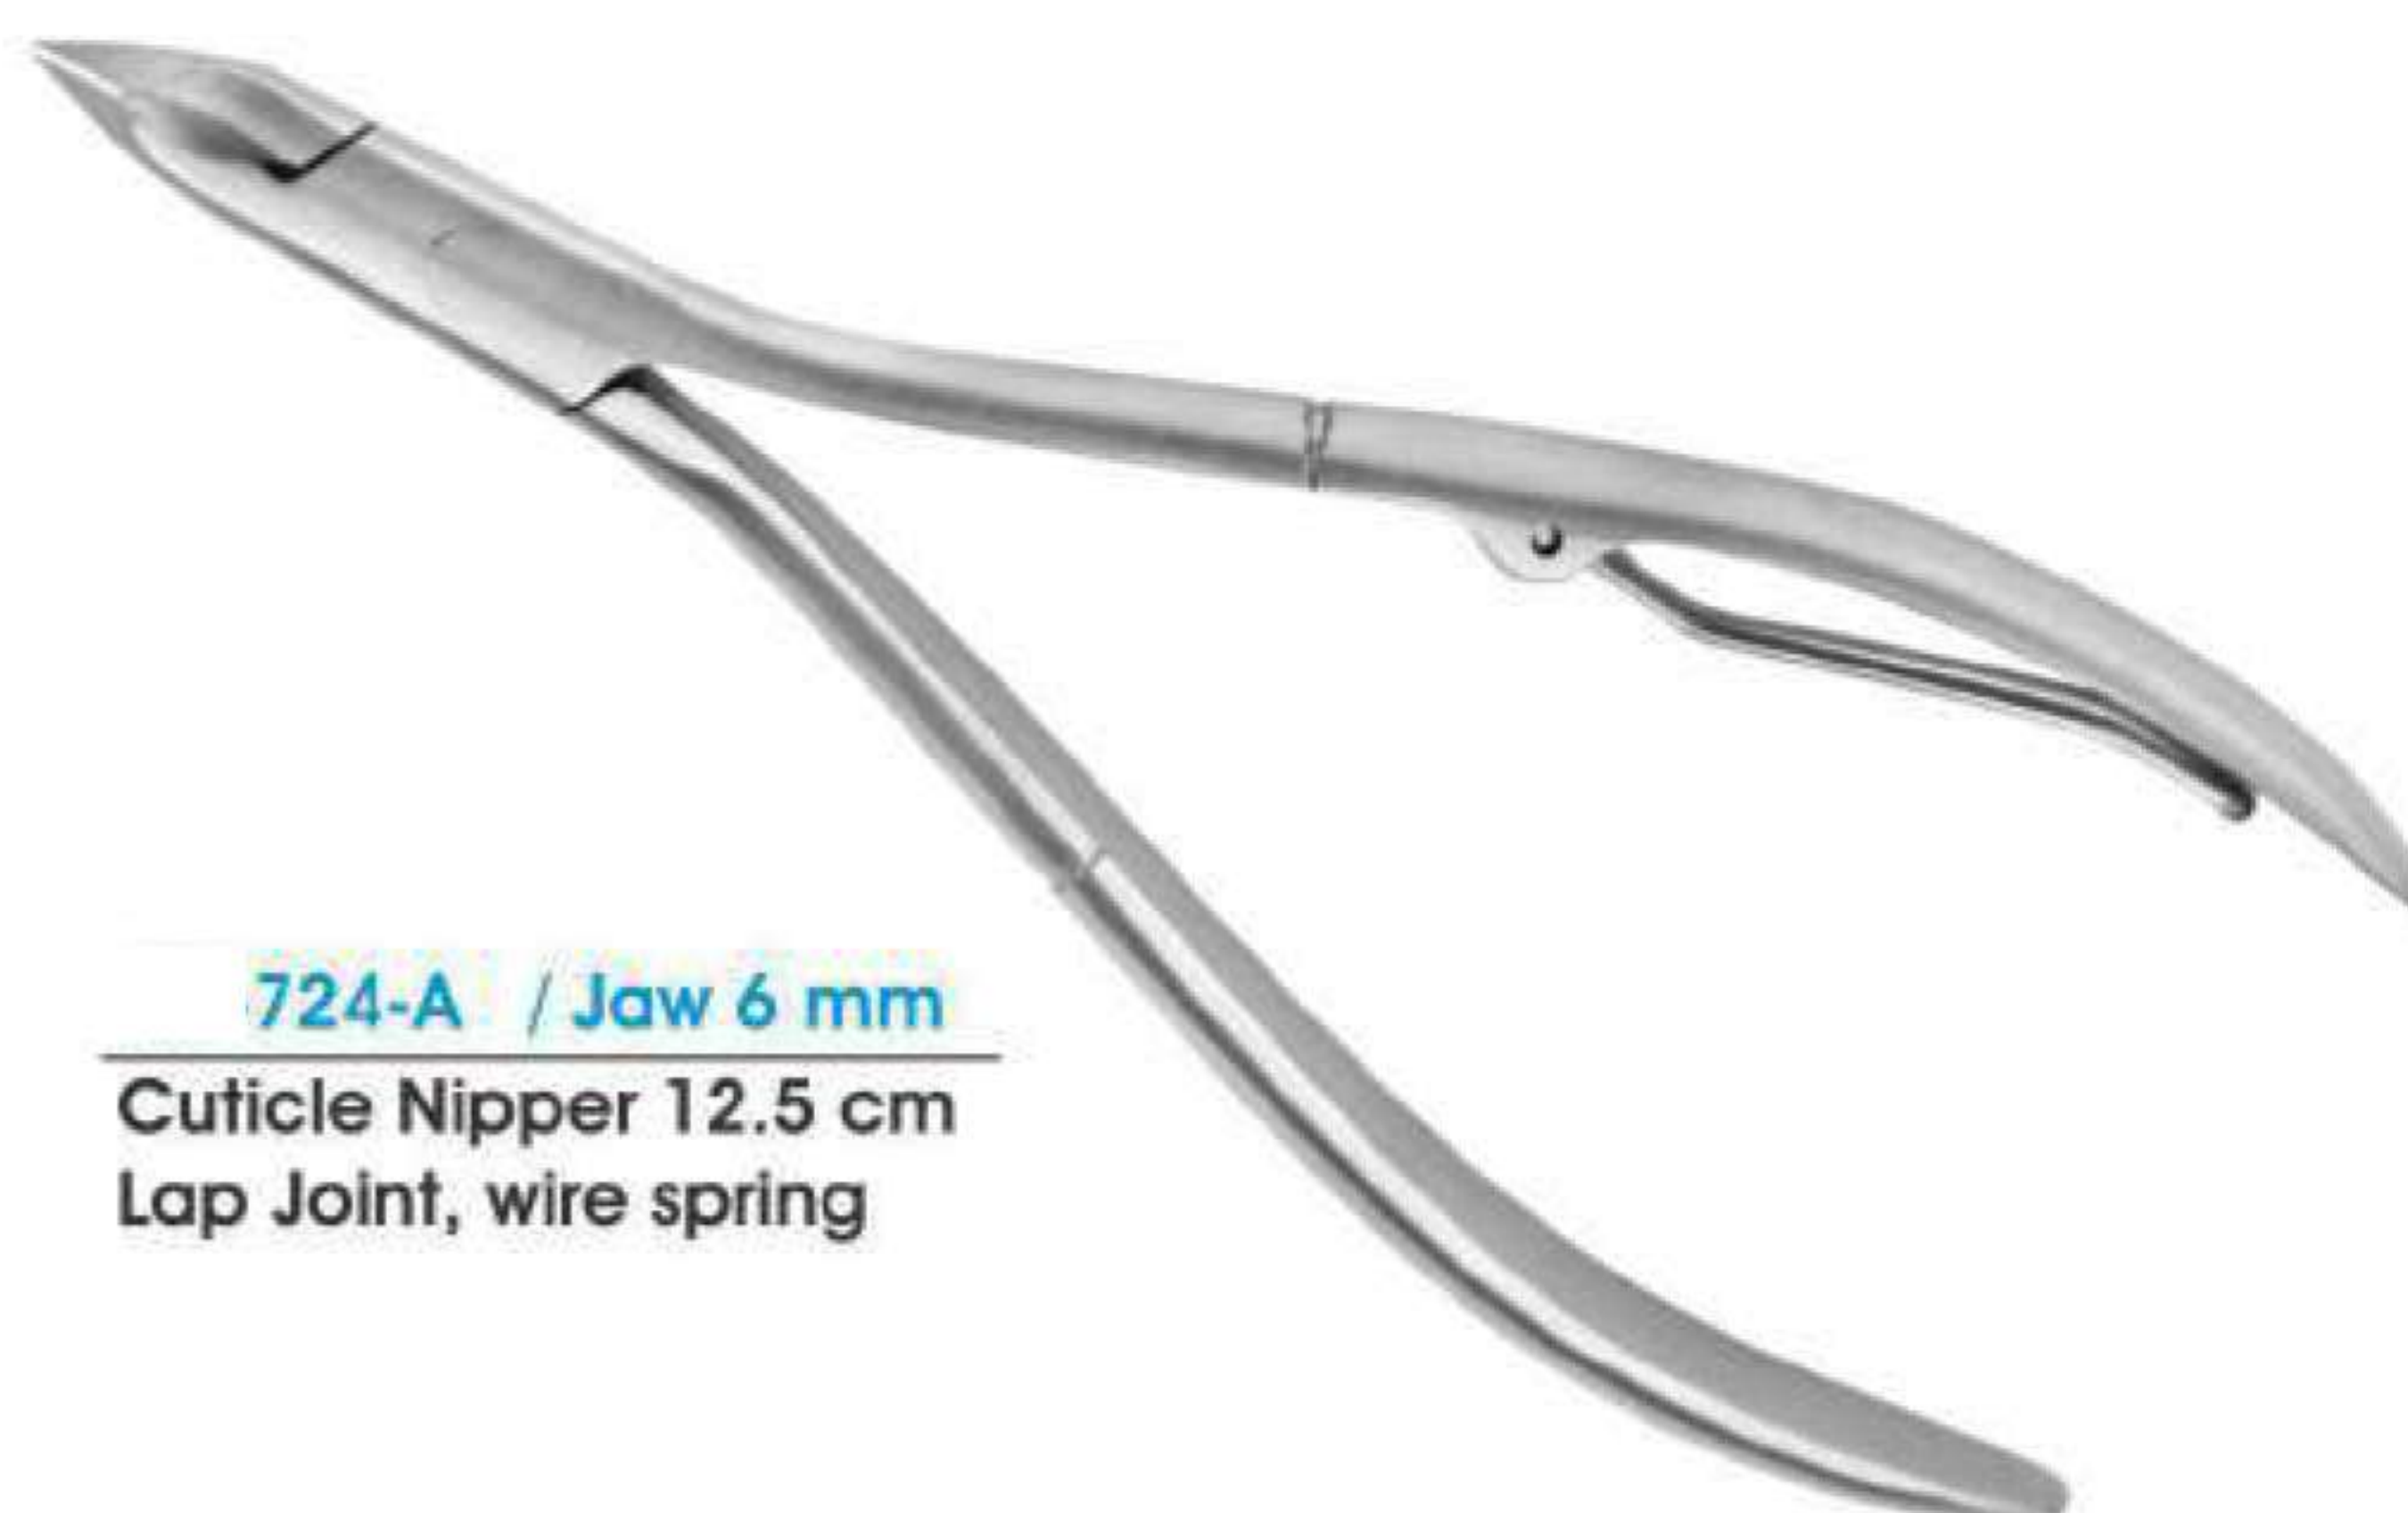

724-A / Jaw 6 mm
Cuticle Nipper 12.5 cm
Lap Joint, wire spring