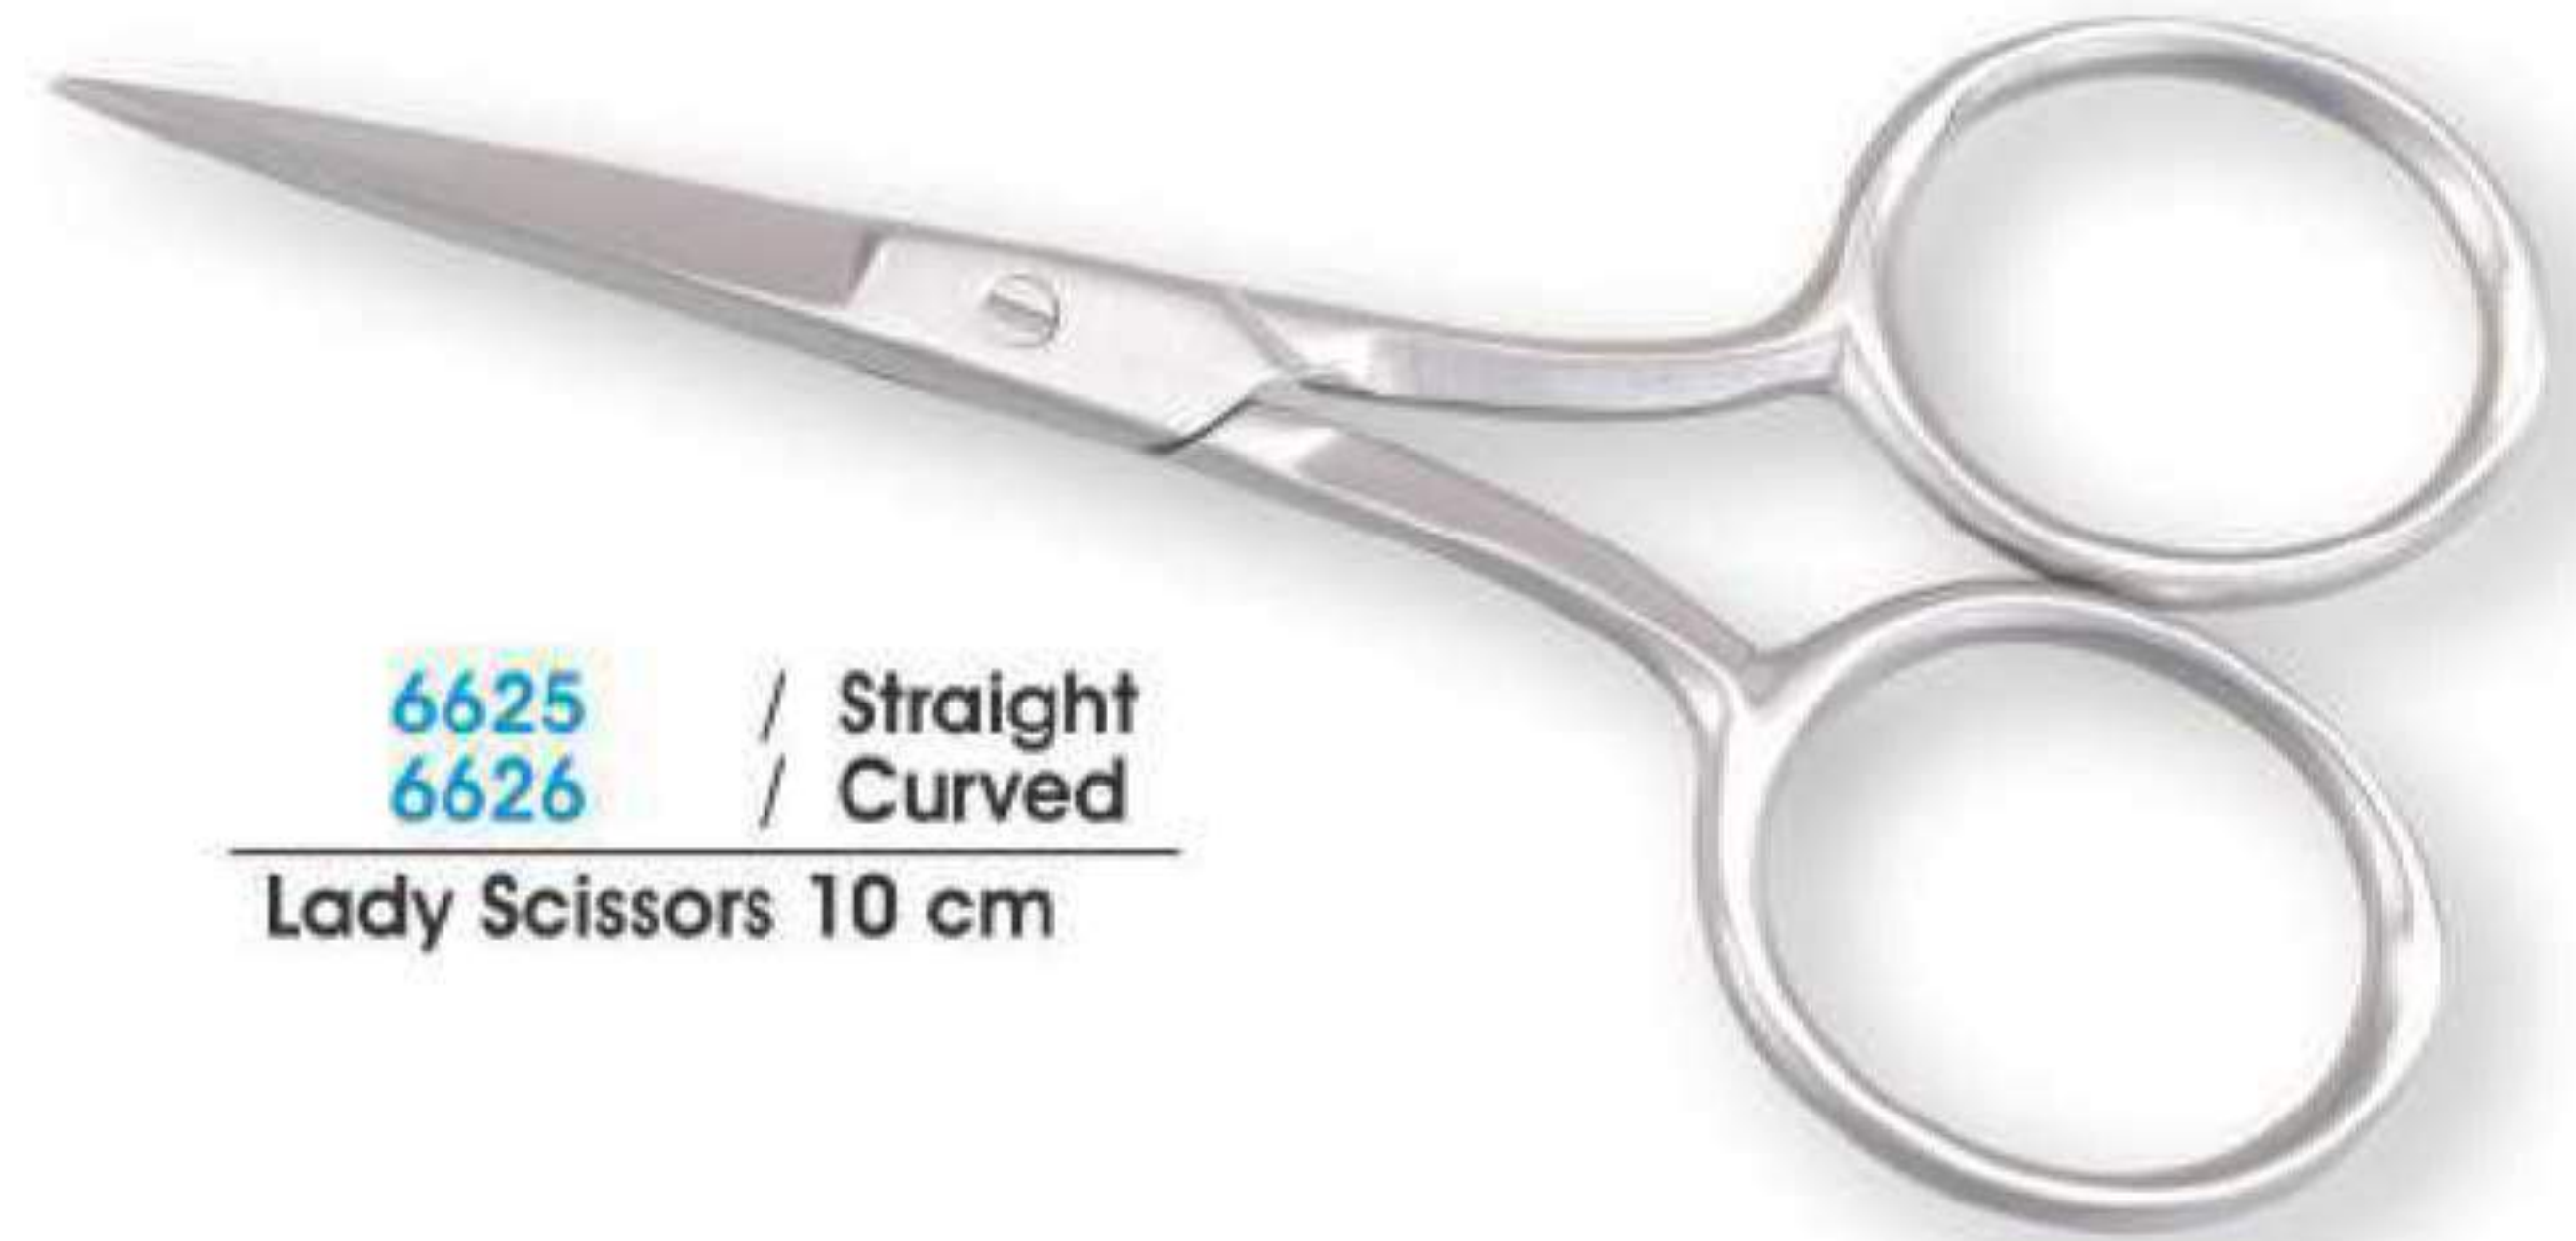

6617 / Straight
6718 / Curved
Manicure Scissors 9 cm

6621 / Straight
6622 / Curved
Nail Scissors 10 cm
WishBone Style
Patent Design No. 12250

6623 / Straight
6624 / Curved
Cuticle Scissors 9 cm

6625 / Straight
6626 / Curved
Lady Scissors 10 cm