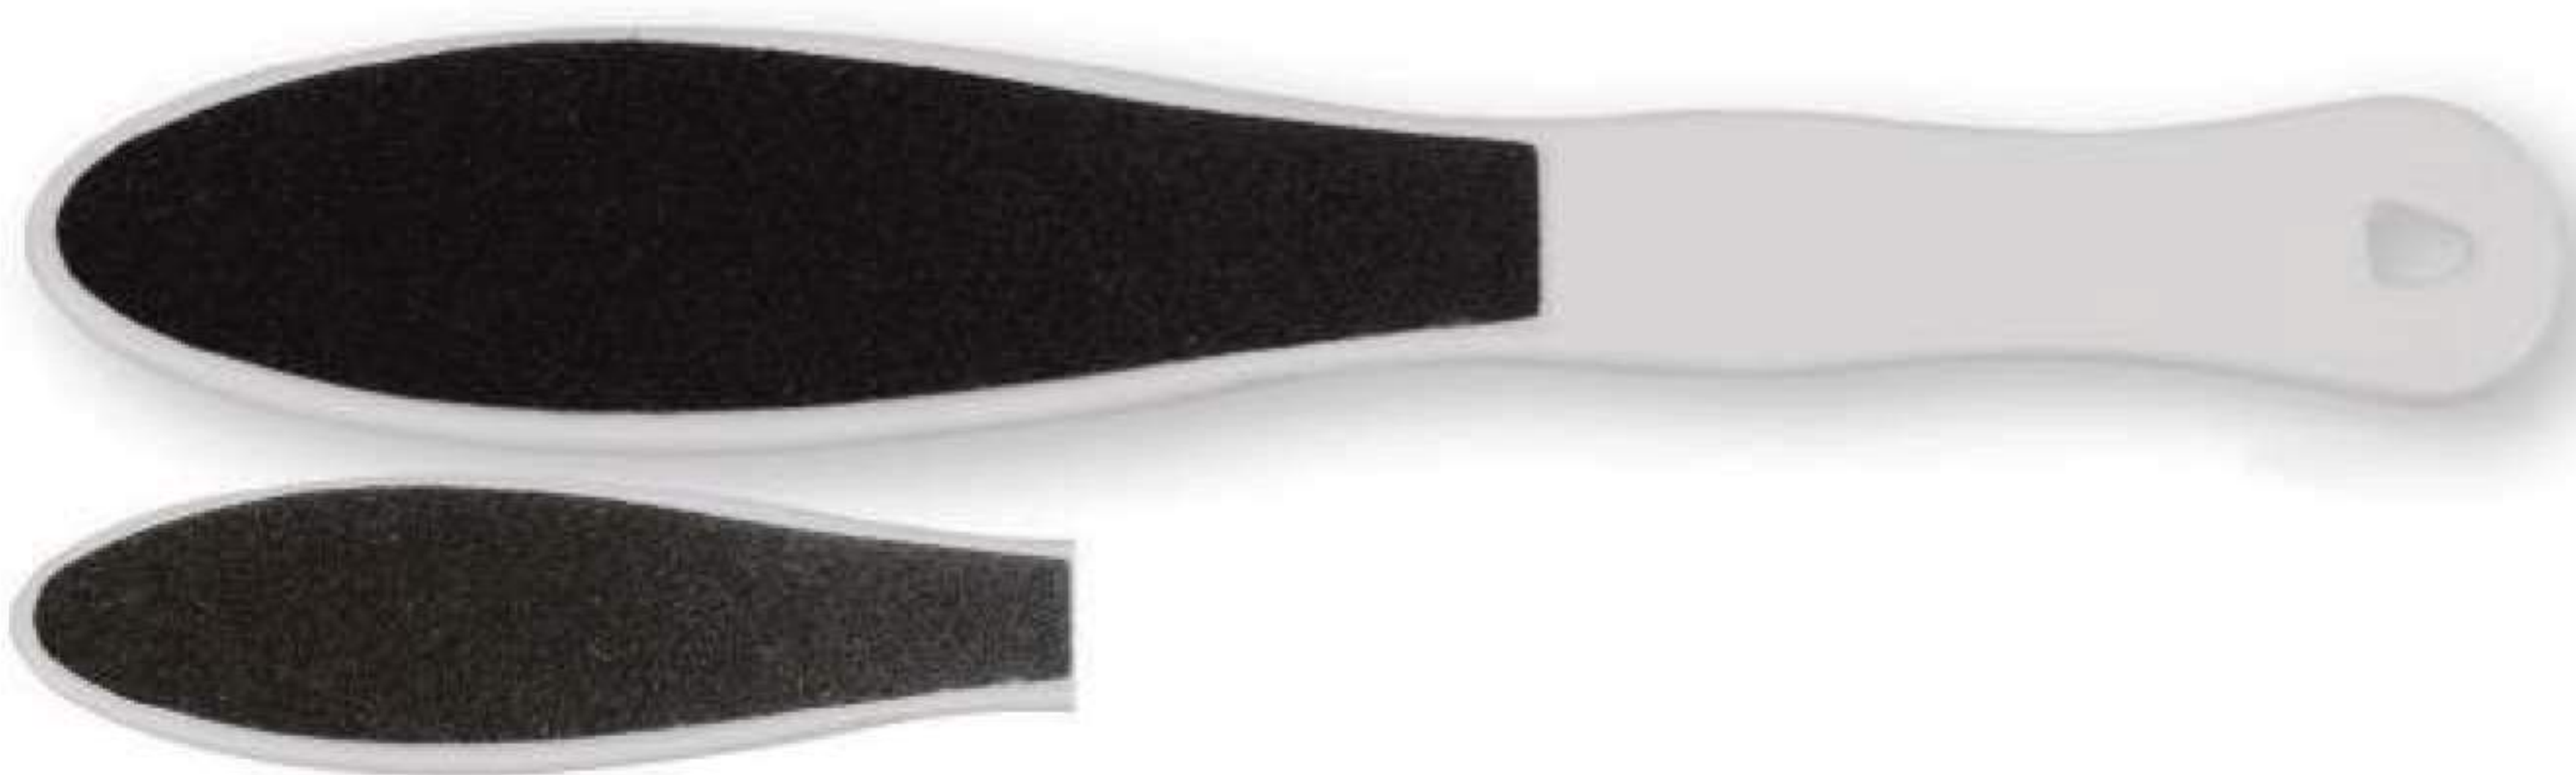

798 / Small
799 / Large
Toe Nail Clipper

870 / 18.25 cm
Foot Scraper

871 / 18.75 cm
Foot Scraper,
Double Sided

872 / 18.5 cm
Foot Scraper,

873 / 17.75 cm
Foot Scraper,
Bended Handle

874 / 27.25 cm
Foot Scraper,
Double Sided