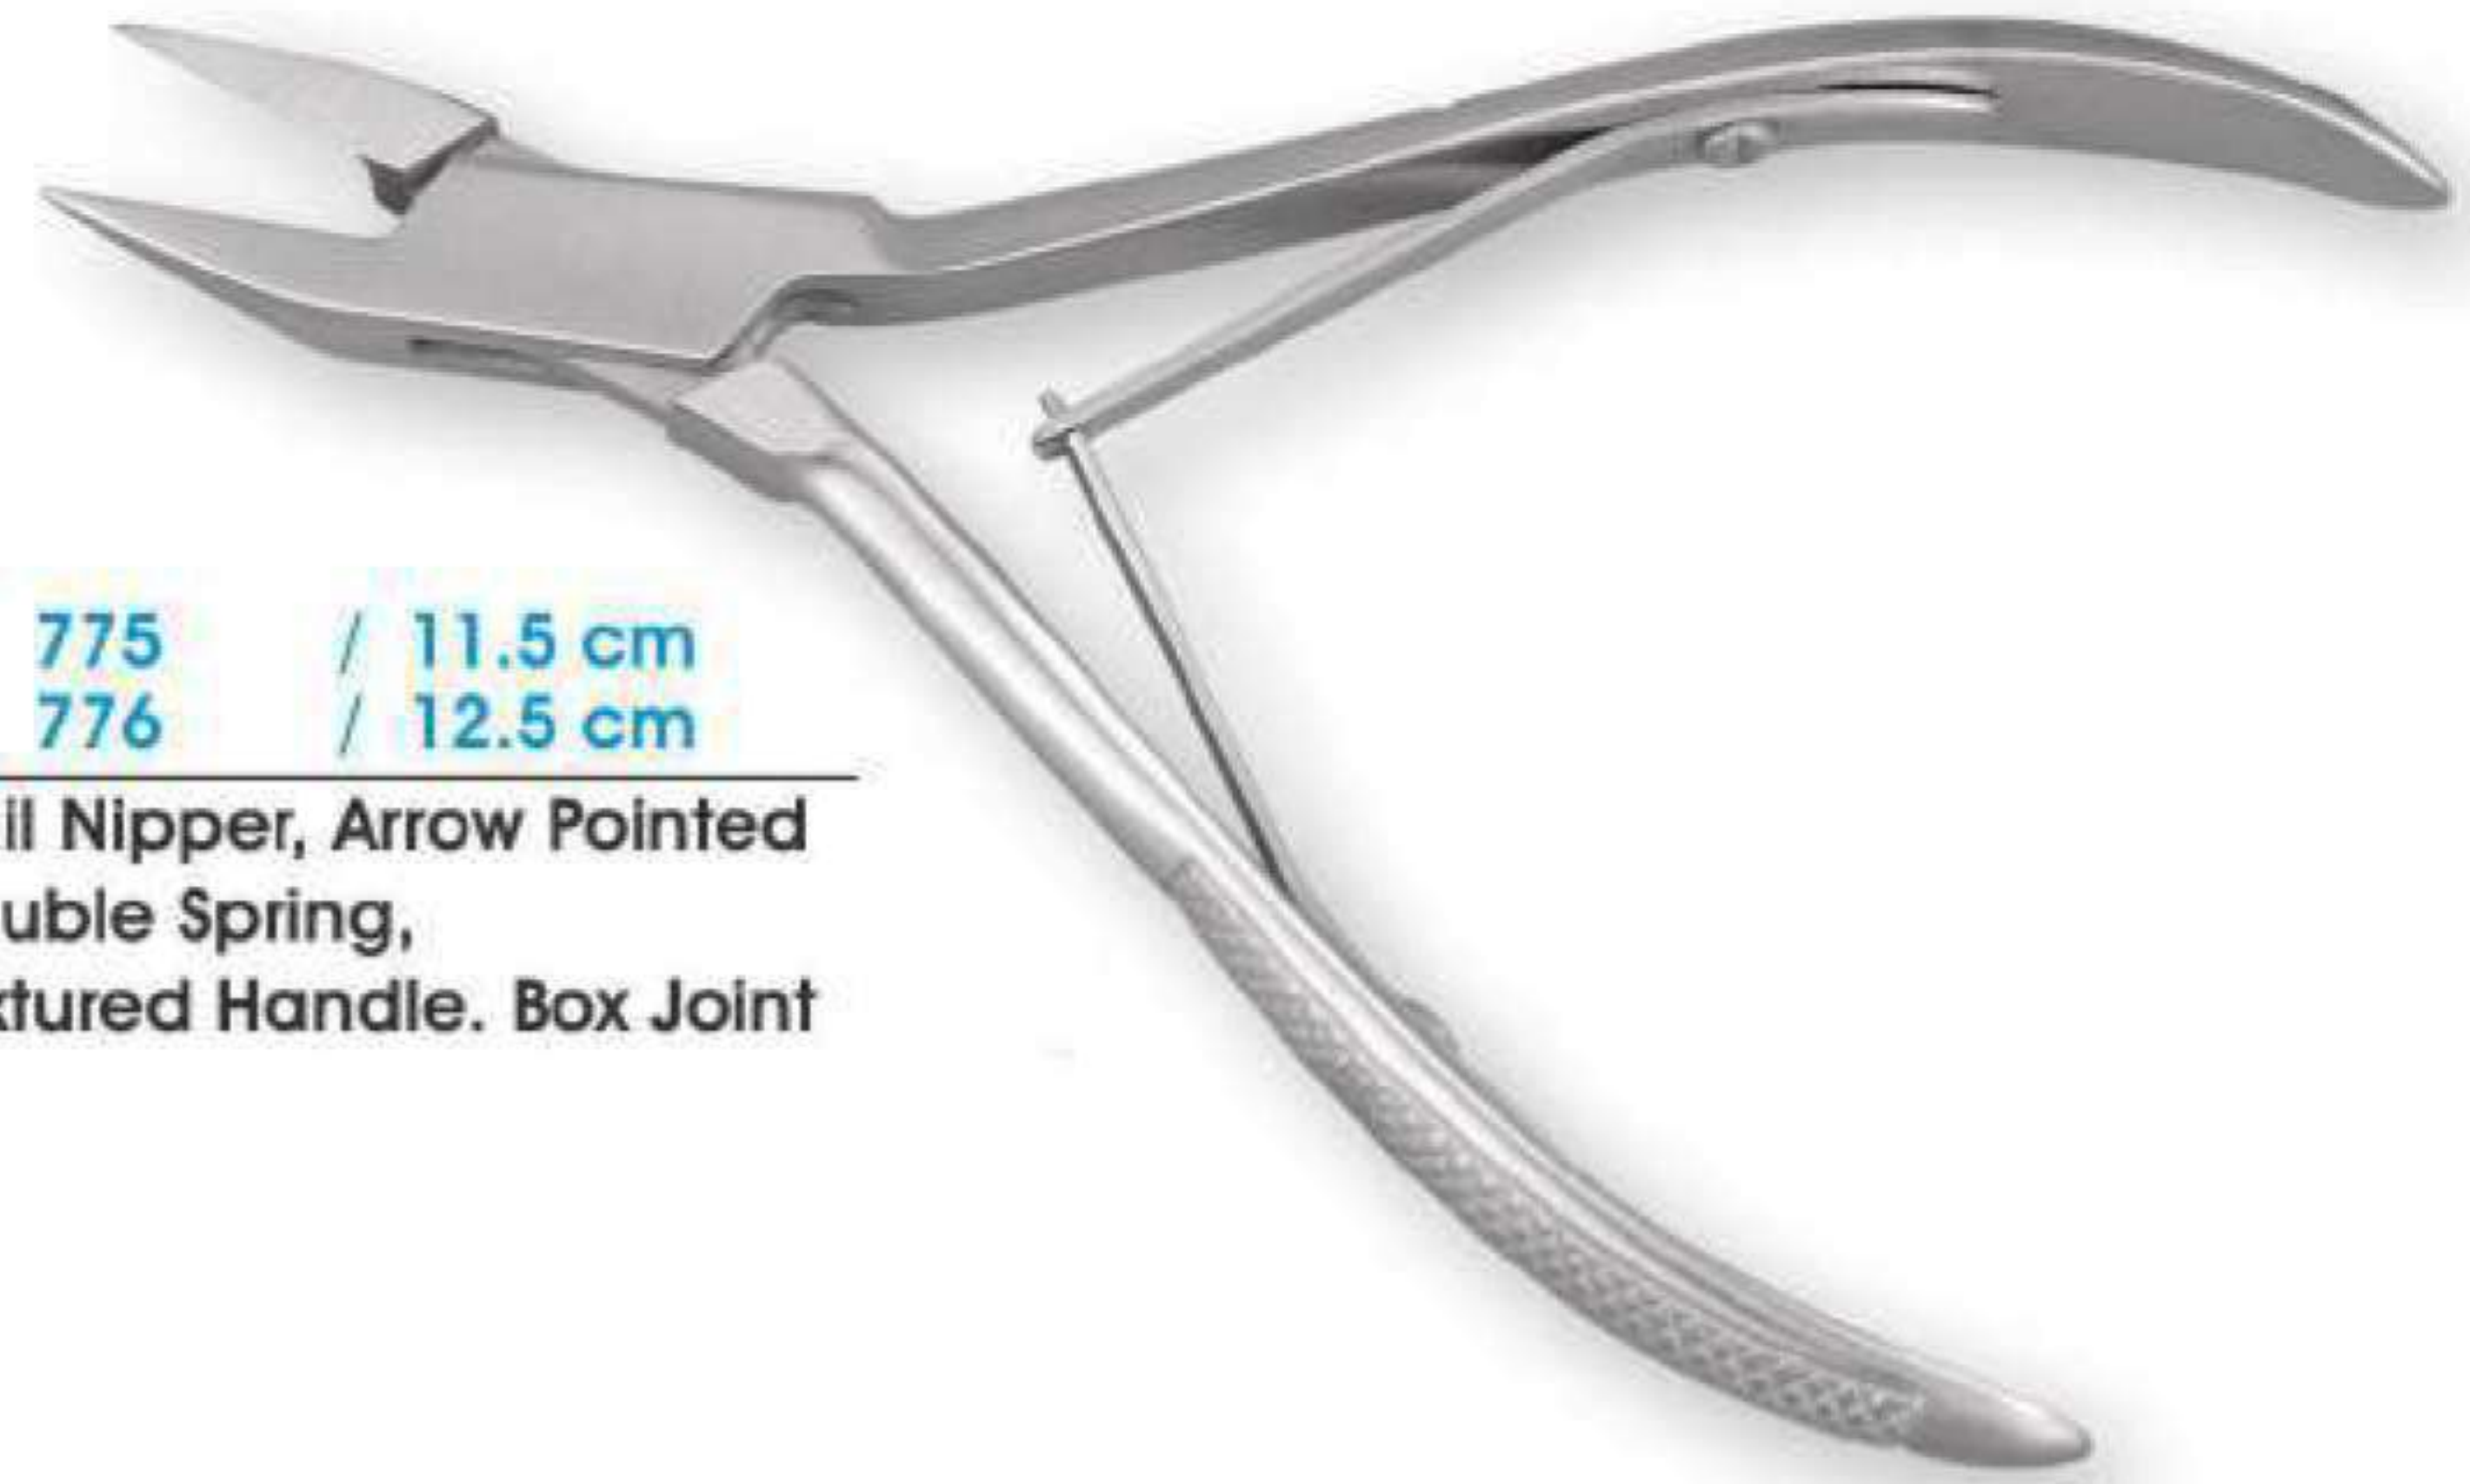

775	/ 11.5 cm
776	/ 12.5 cm

Nail Nipper, Arrow Pointed
Double Spring,
Textured Handle. Box Joint