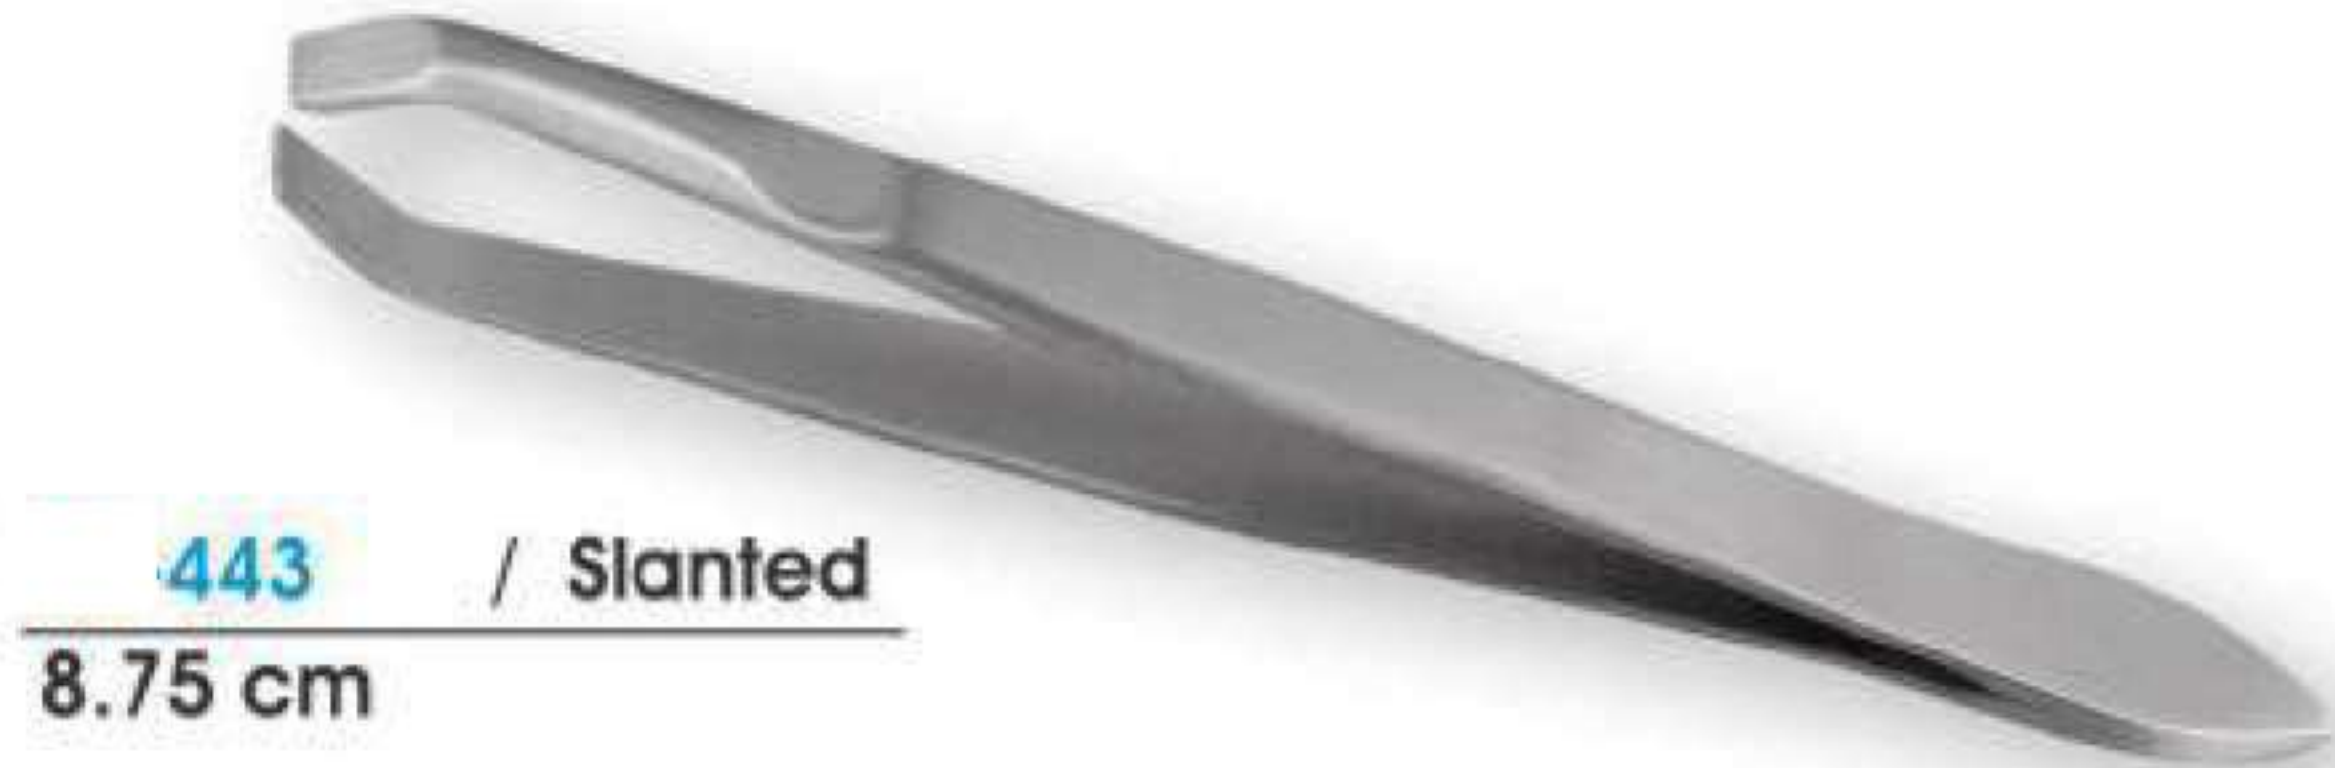

424 / Straight
425 / Slanted
9 cm

436 / Pointed
437 / Straight
438 / Slanted
Tweezers with Magnifier
9.5 cm

426 / Pointed
9 cm

4401 / Straight
4402 / Slanted
WishBone Style 10 cm
Patent Design No.12252

4403 / Pointed
WishBone Style 10 cm
Patent Design No.12253