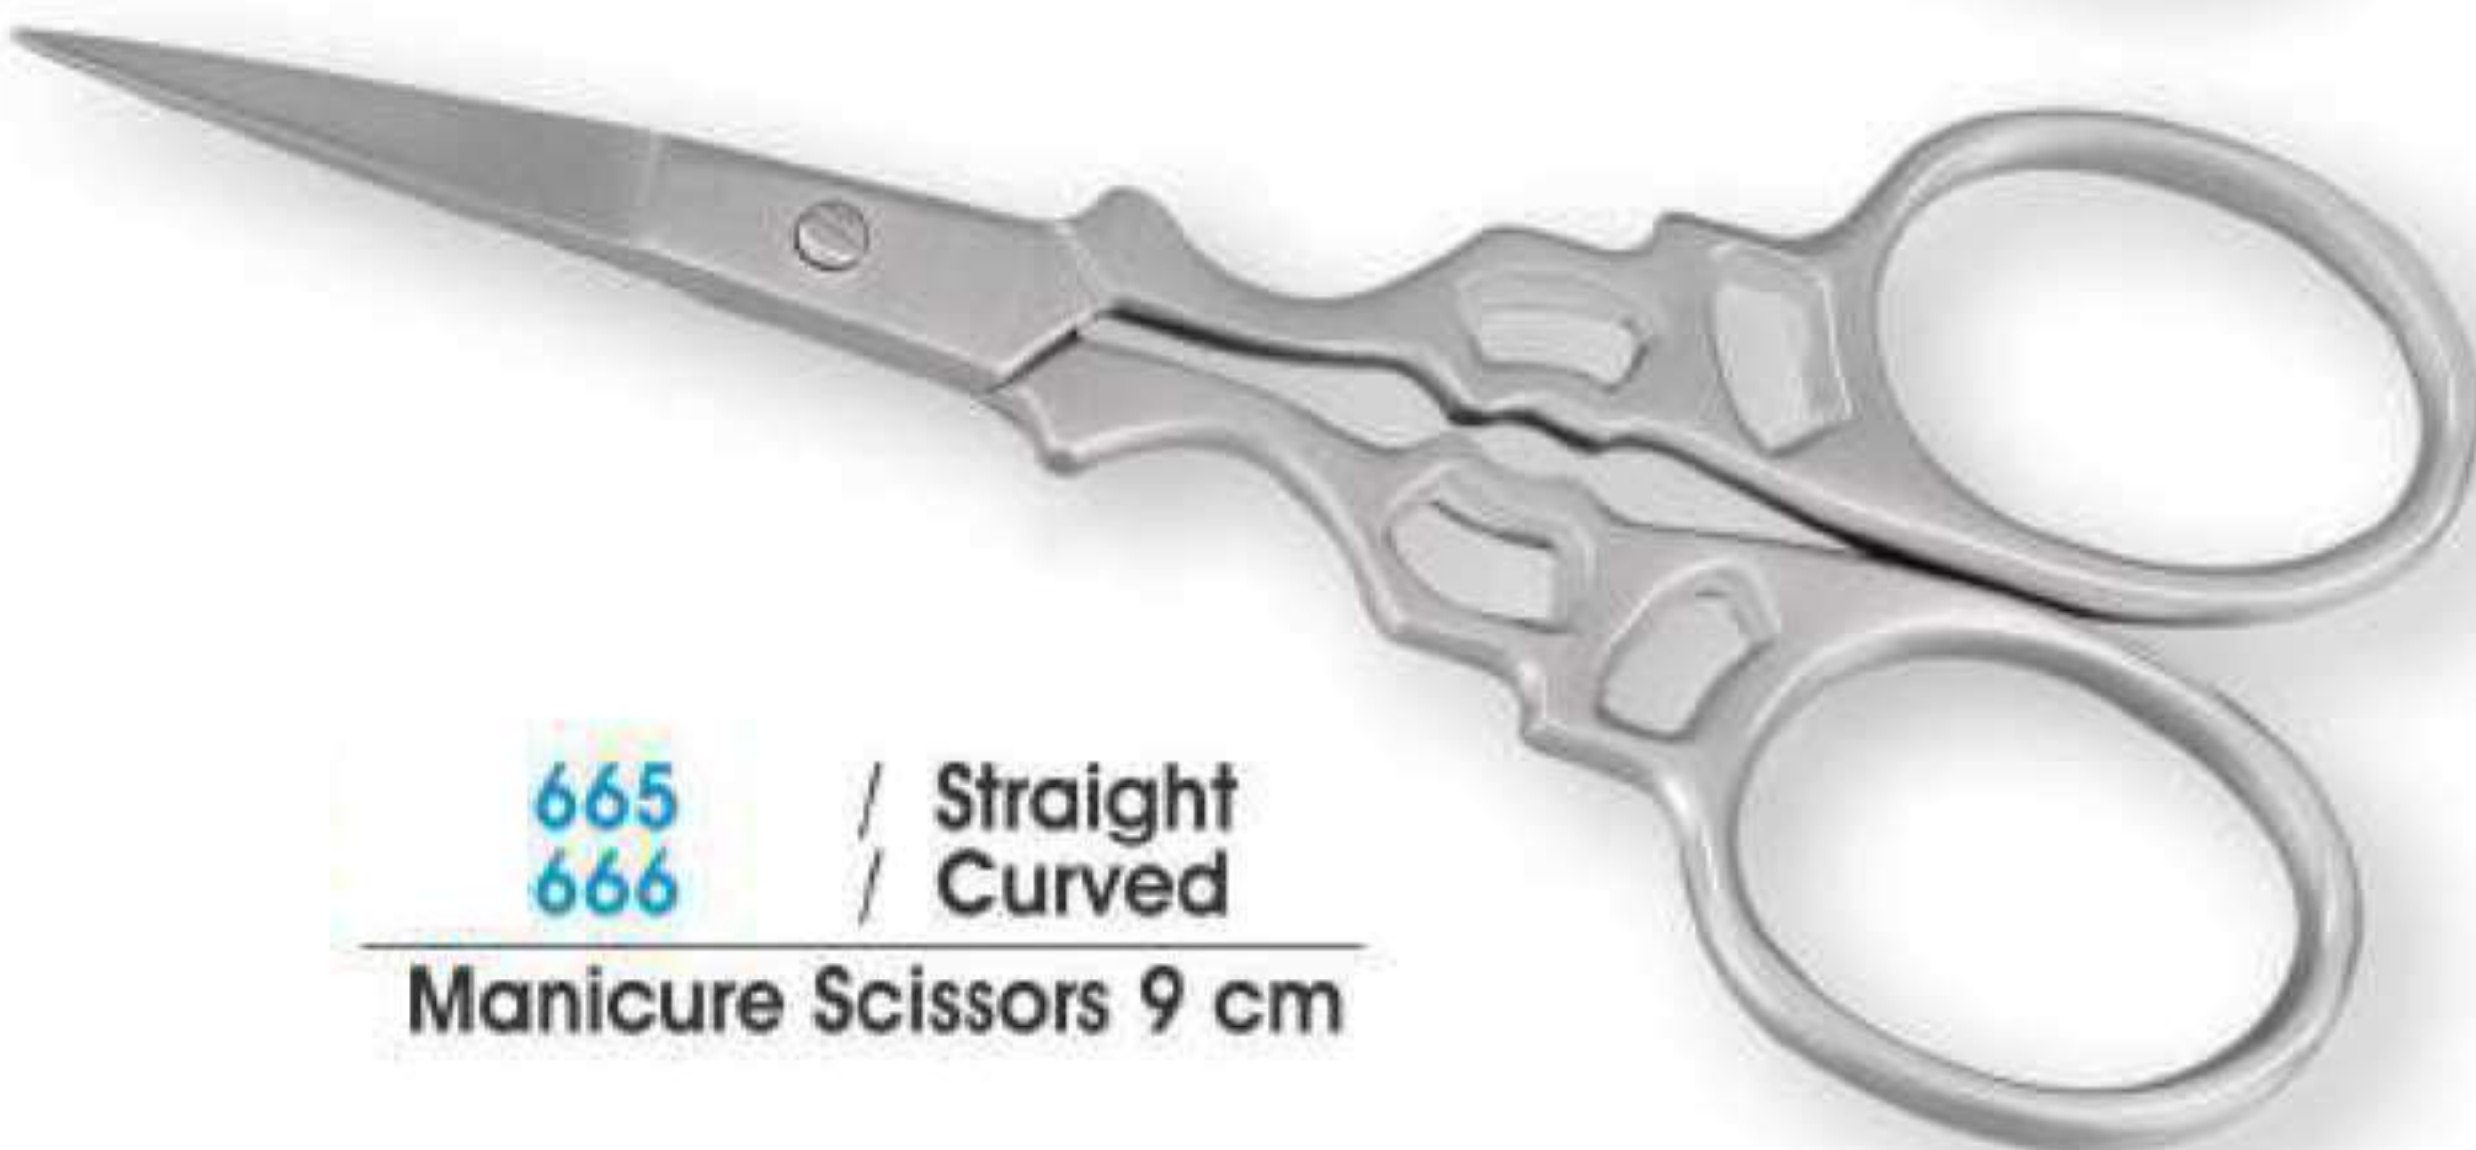

6611 / Straight
6612 / Curved
Safety Scissors 9 cm

6650 / Straight
Kelly Scissors 16 cm

660 / 9 cm
661 / 11.5 cm

Manicure Scissors Straight

662 / Straight
Manicure Scissors 9 cm

665 / Straight
666 / Curved
Manicure Scissors 9 cm