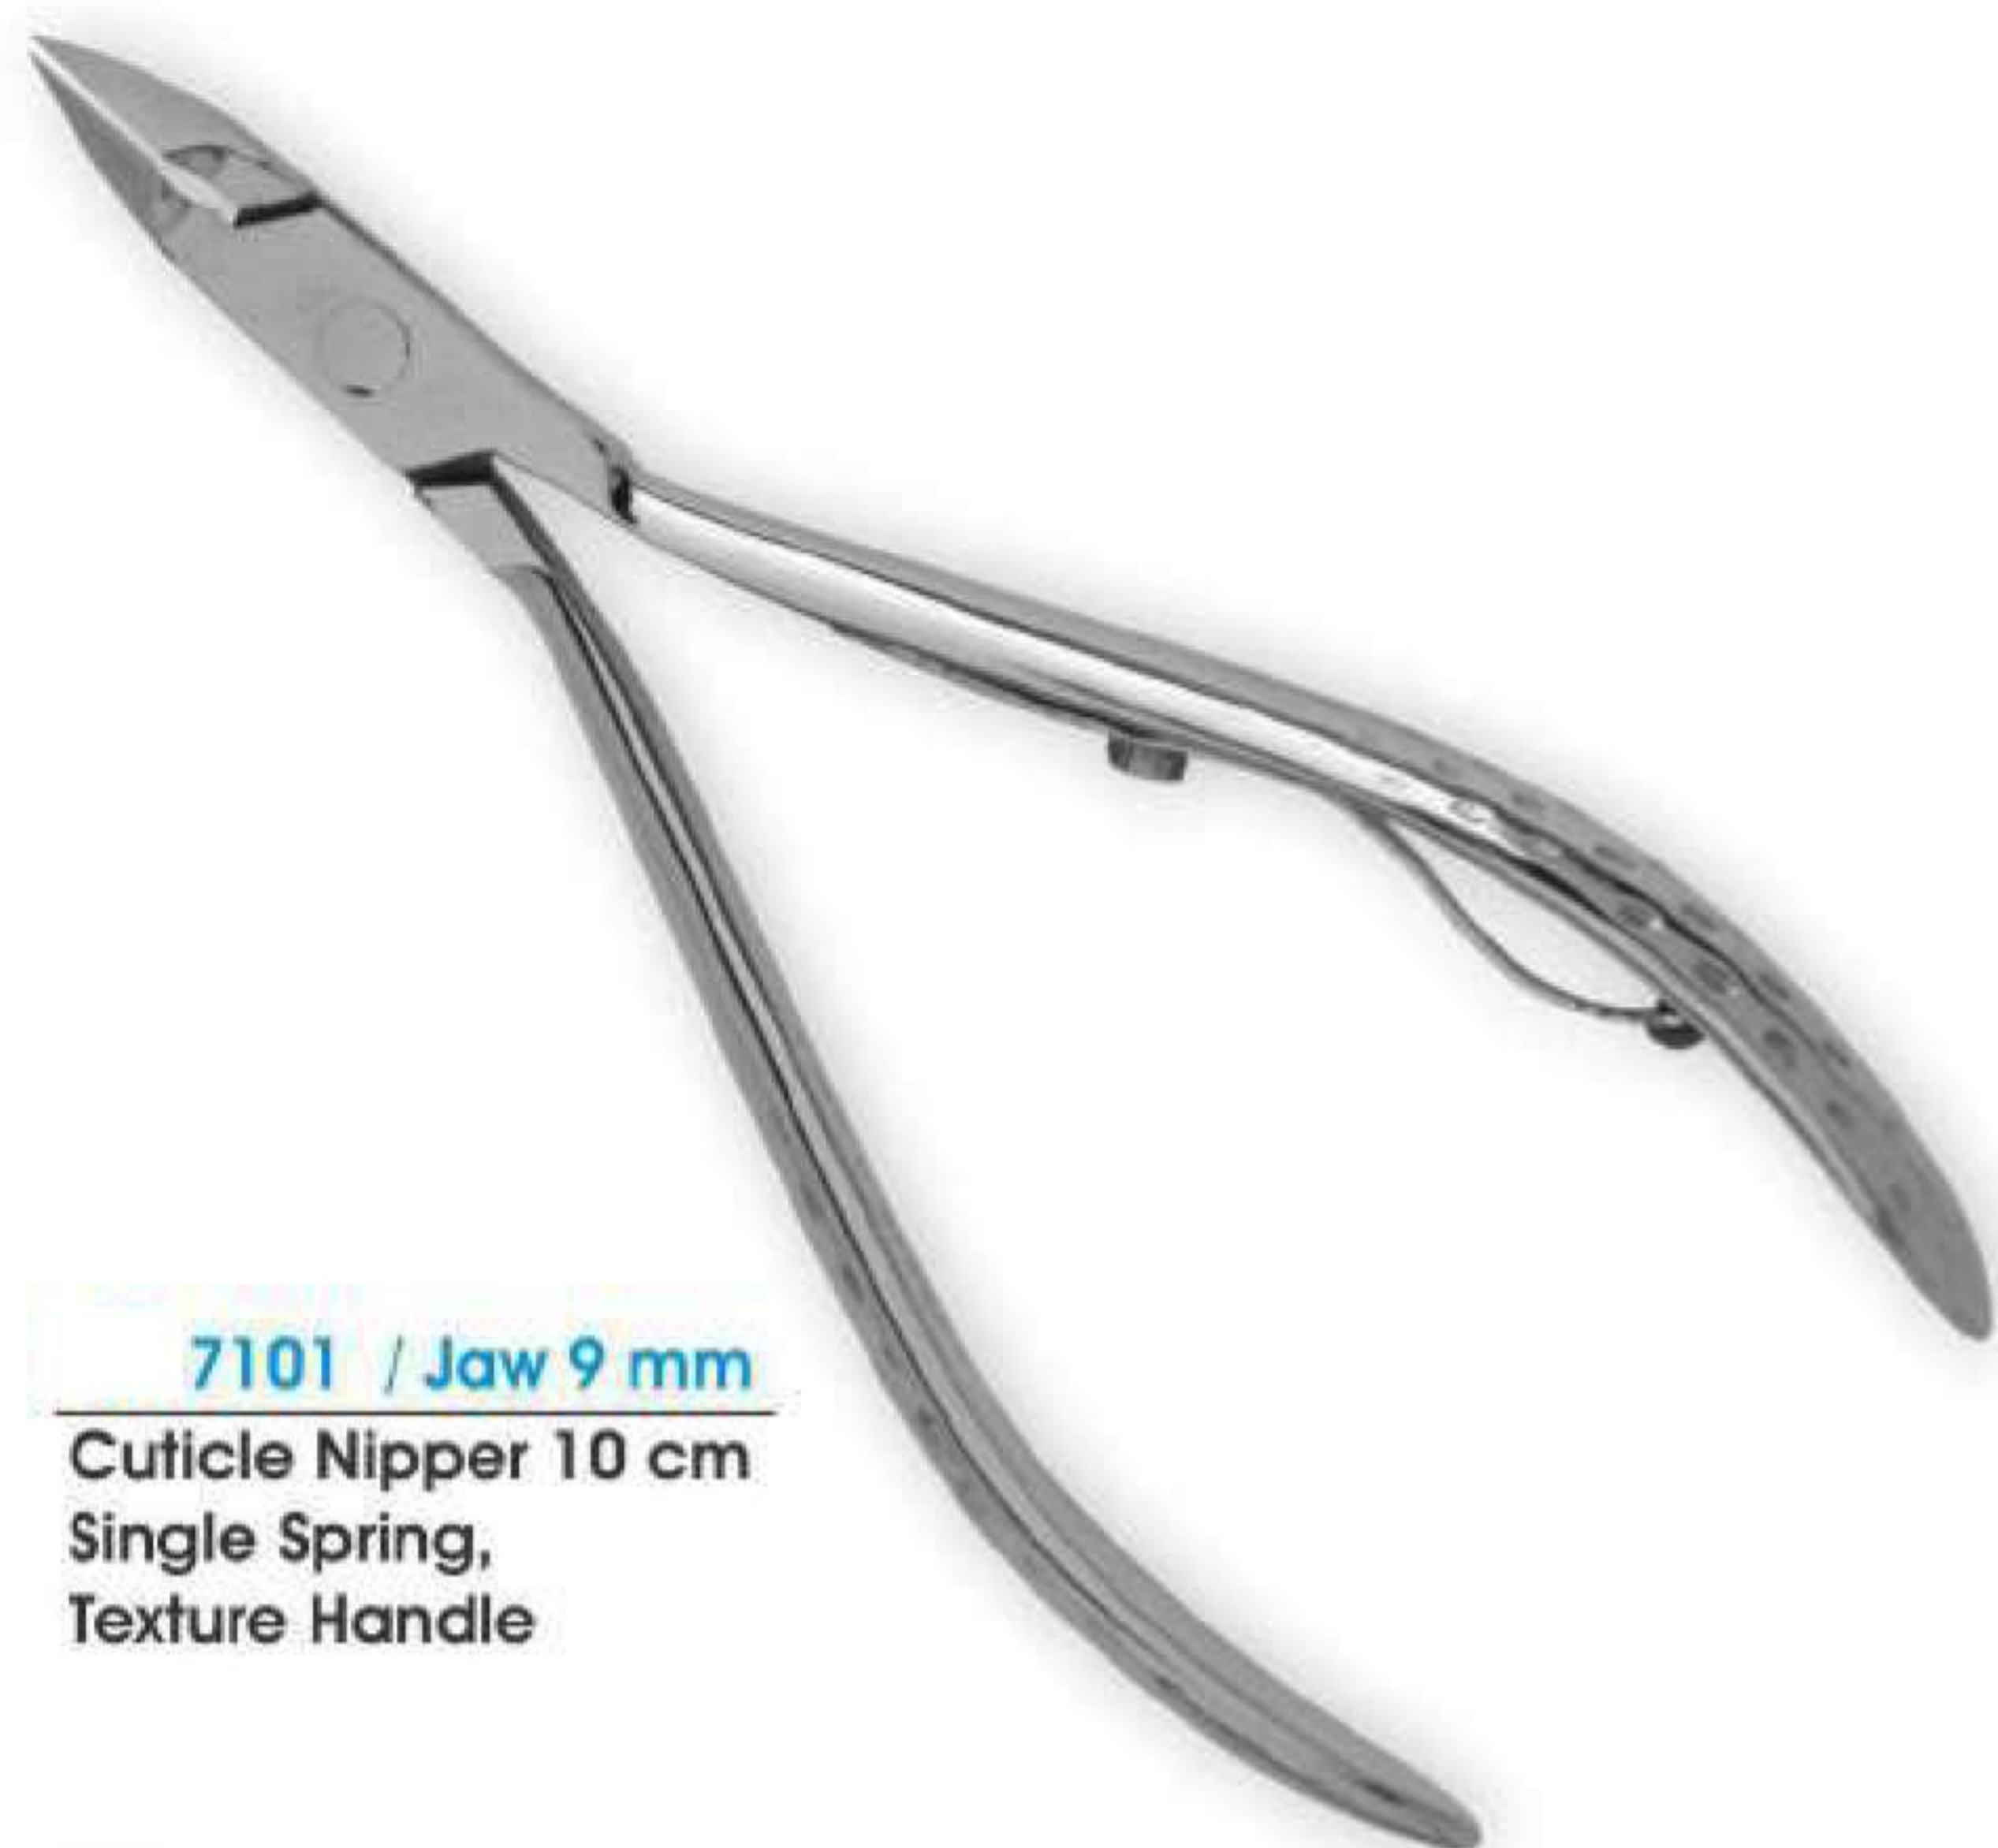

7101 / Jaw 9 mm
Cuticle Nipper 10 cm
Single Spring,
Texture Handle