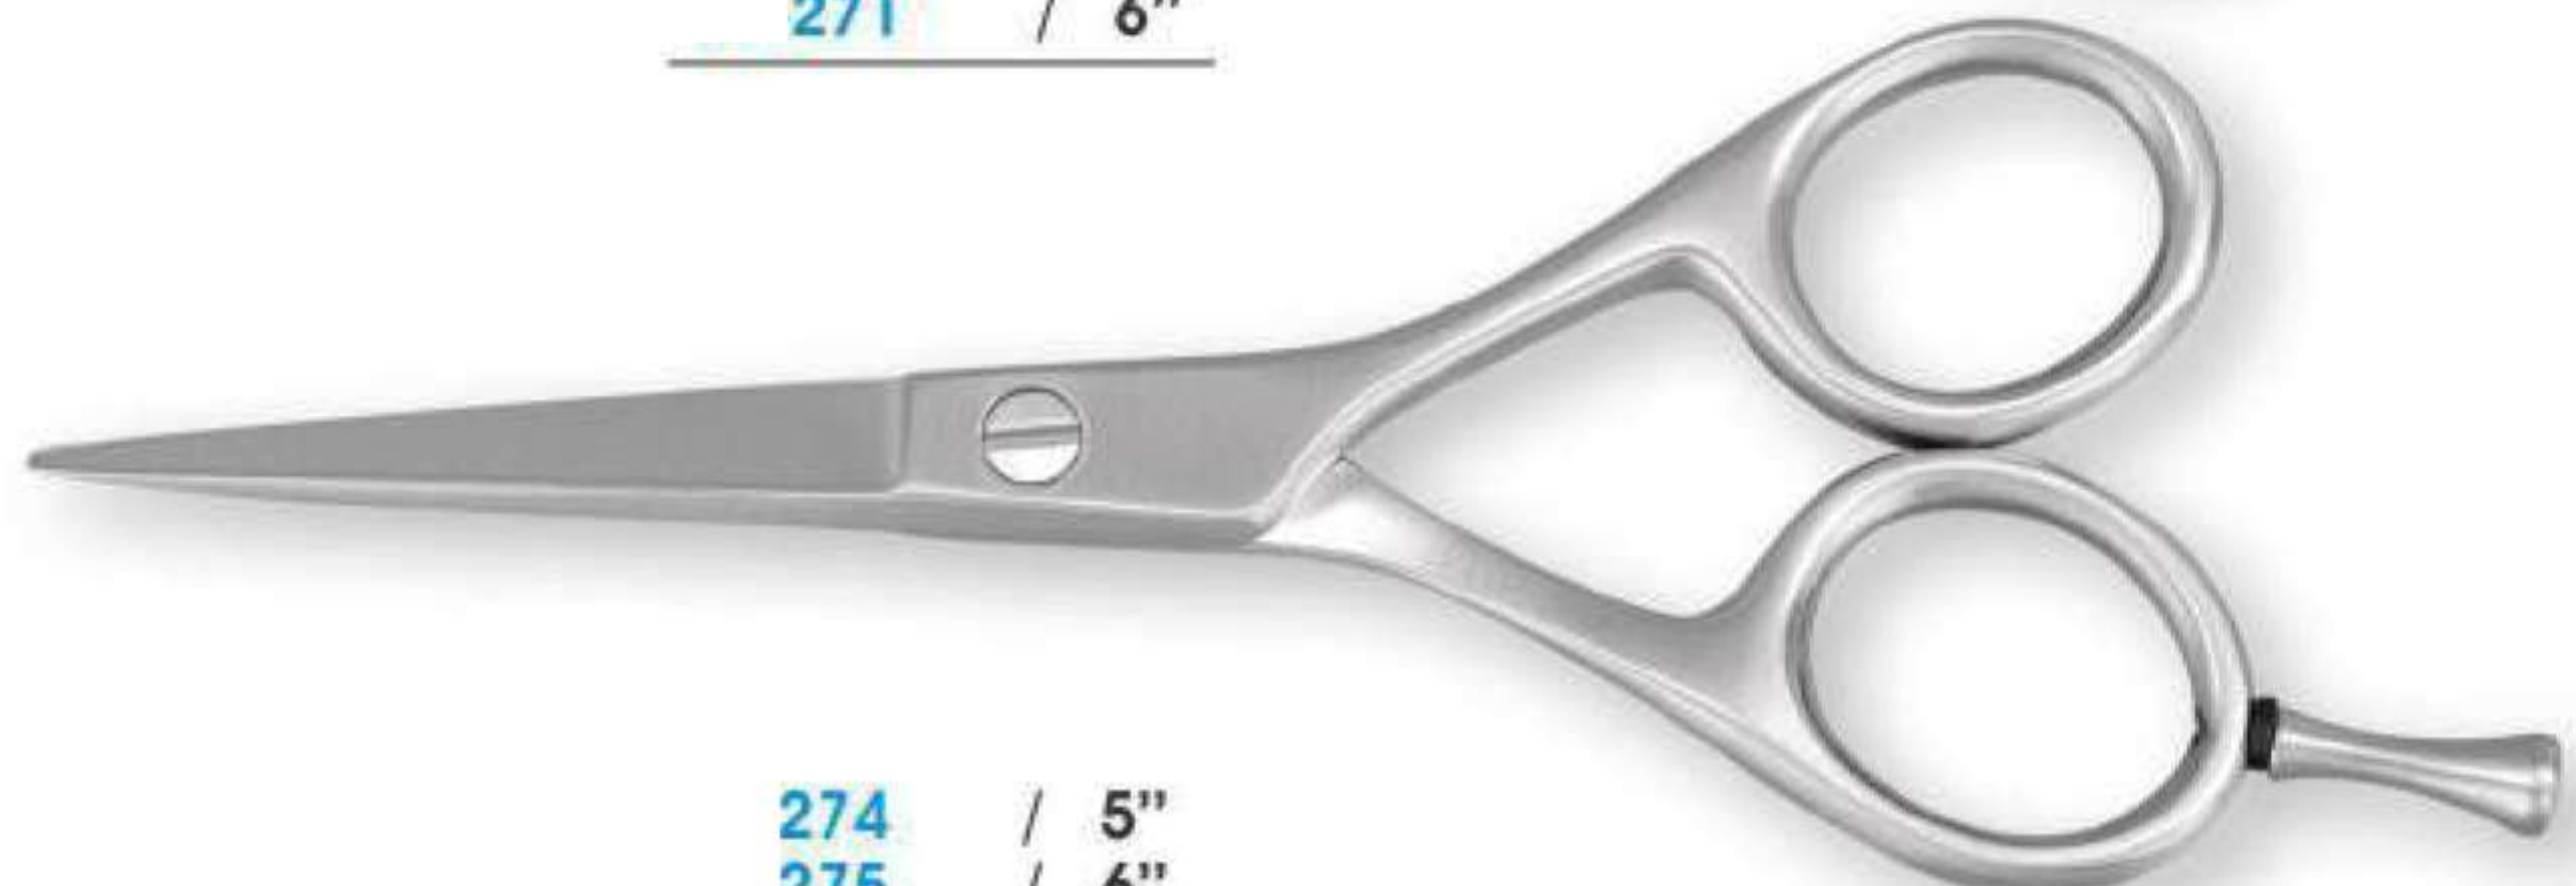

274 / 5"
275 / 6"