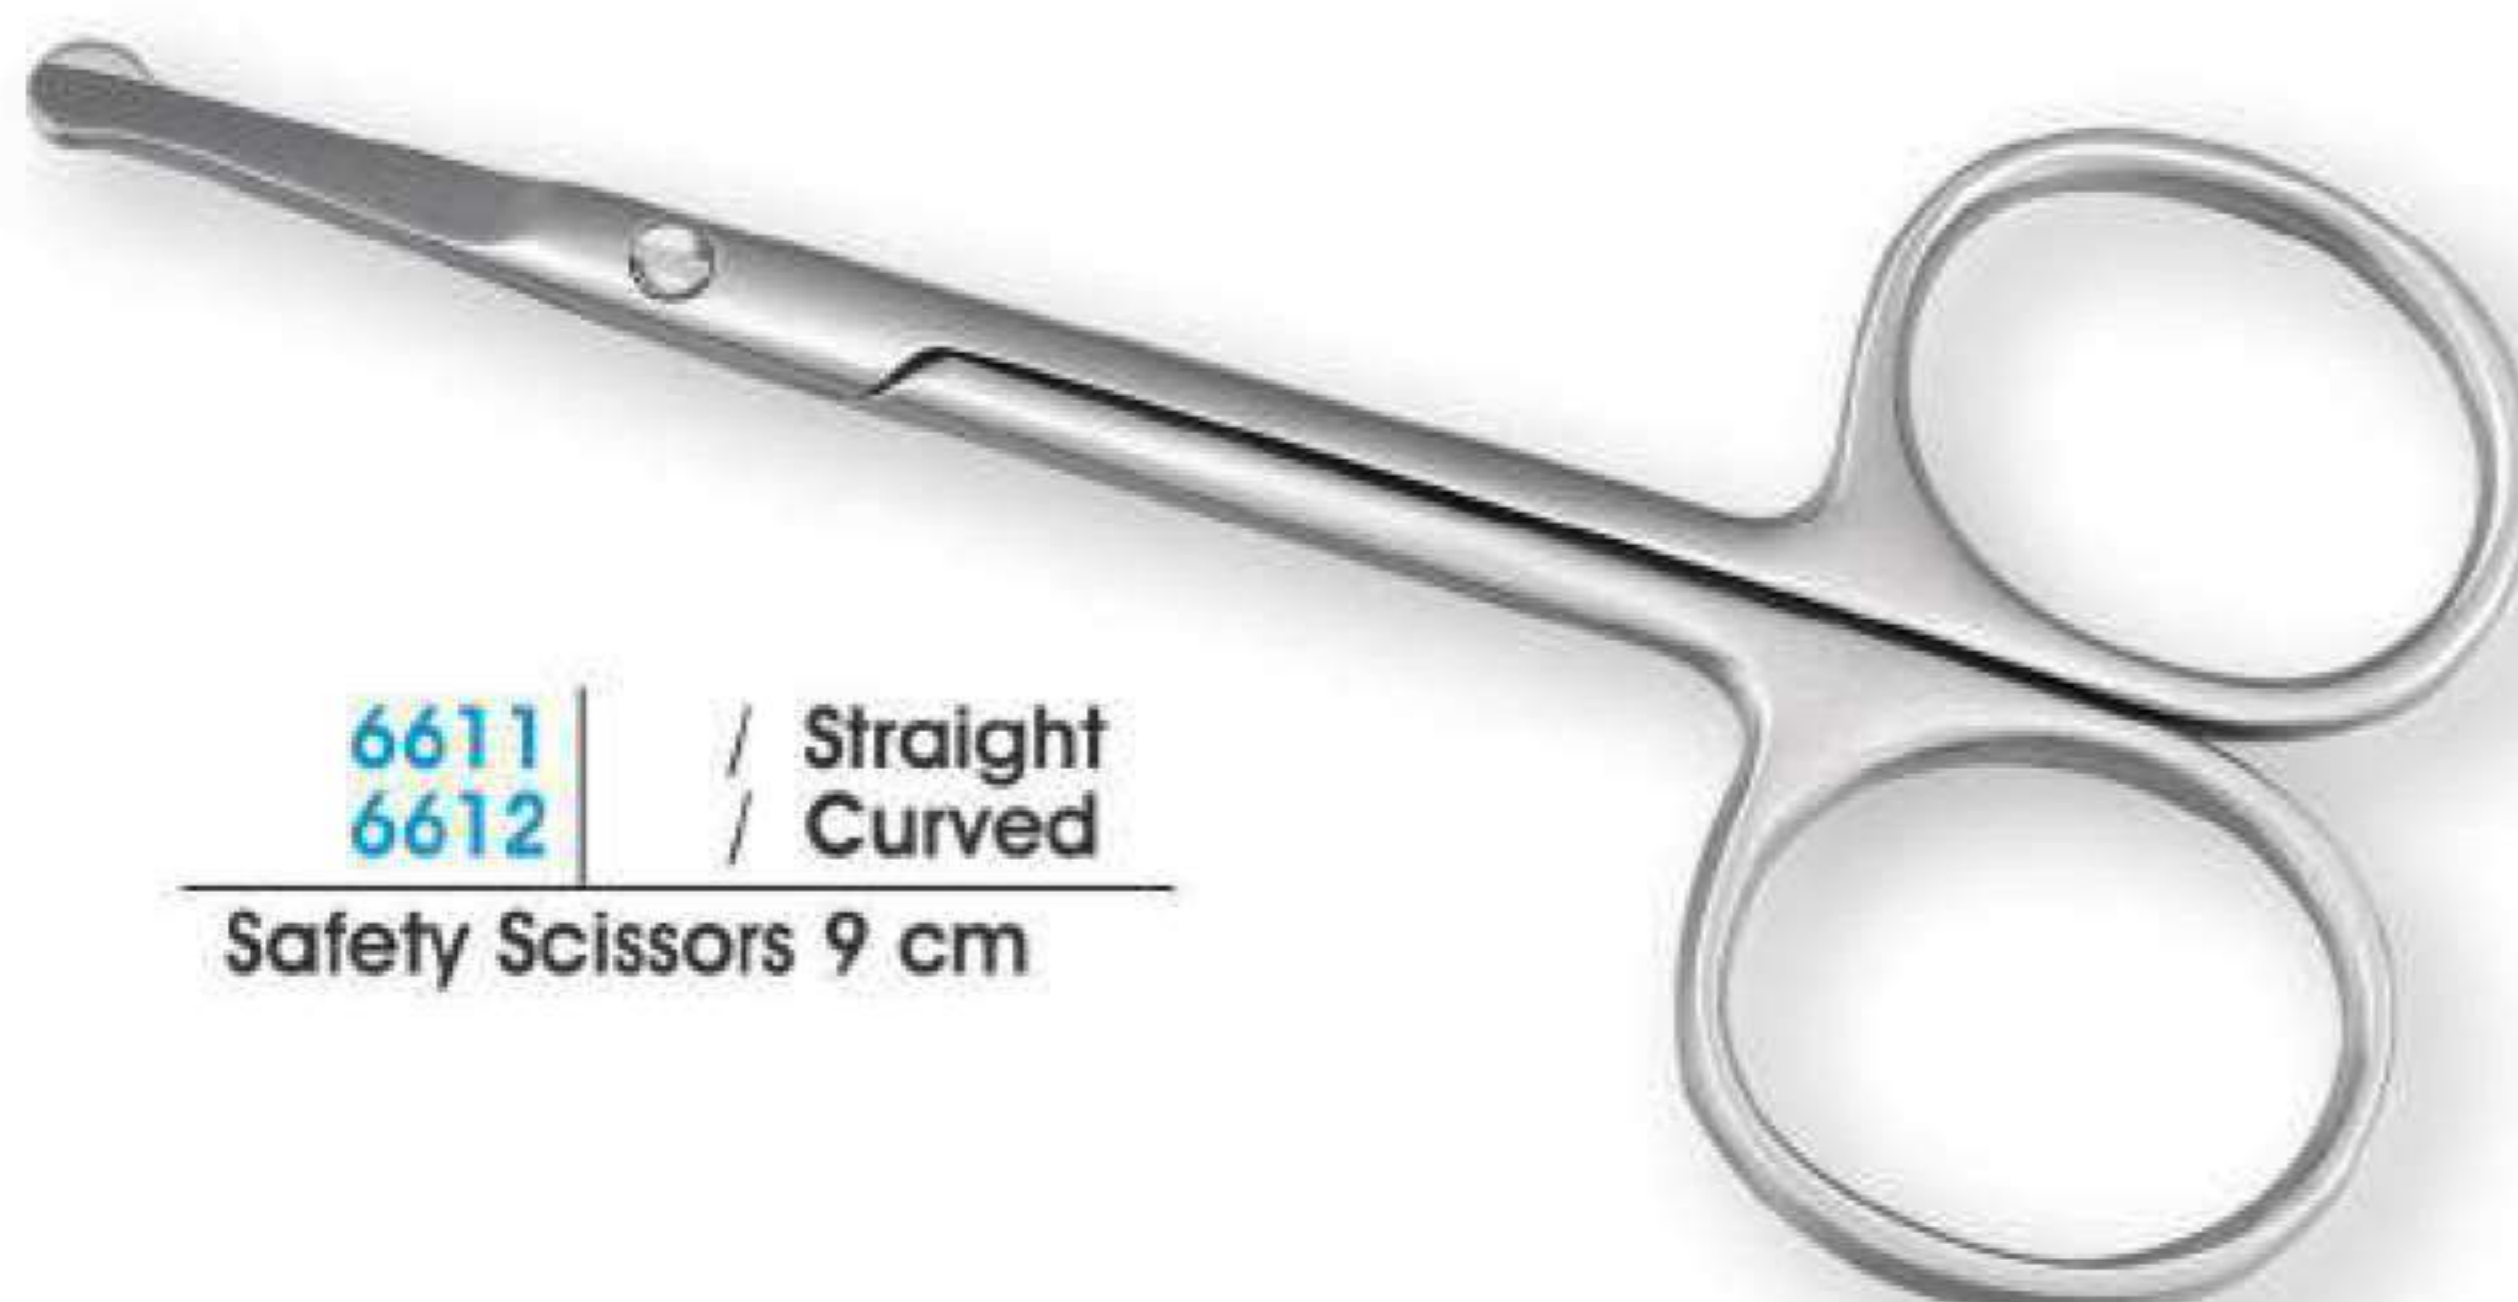

6607 / Straight
6608 / Curved
Safety Scissors 9.5 cm

6603 / Straight
6604 / Curved
Cuticle Scissors 9 cm

6611-A / Curved
with prob safety scissors
12 cm

6605 / Straight
6606 / Curved
Nail Scissors 9 cm

6609 / Straight
6610 / Curved
Cuticle Scissors 9 cm