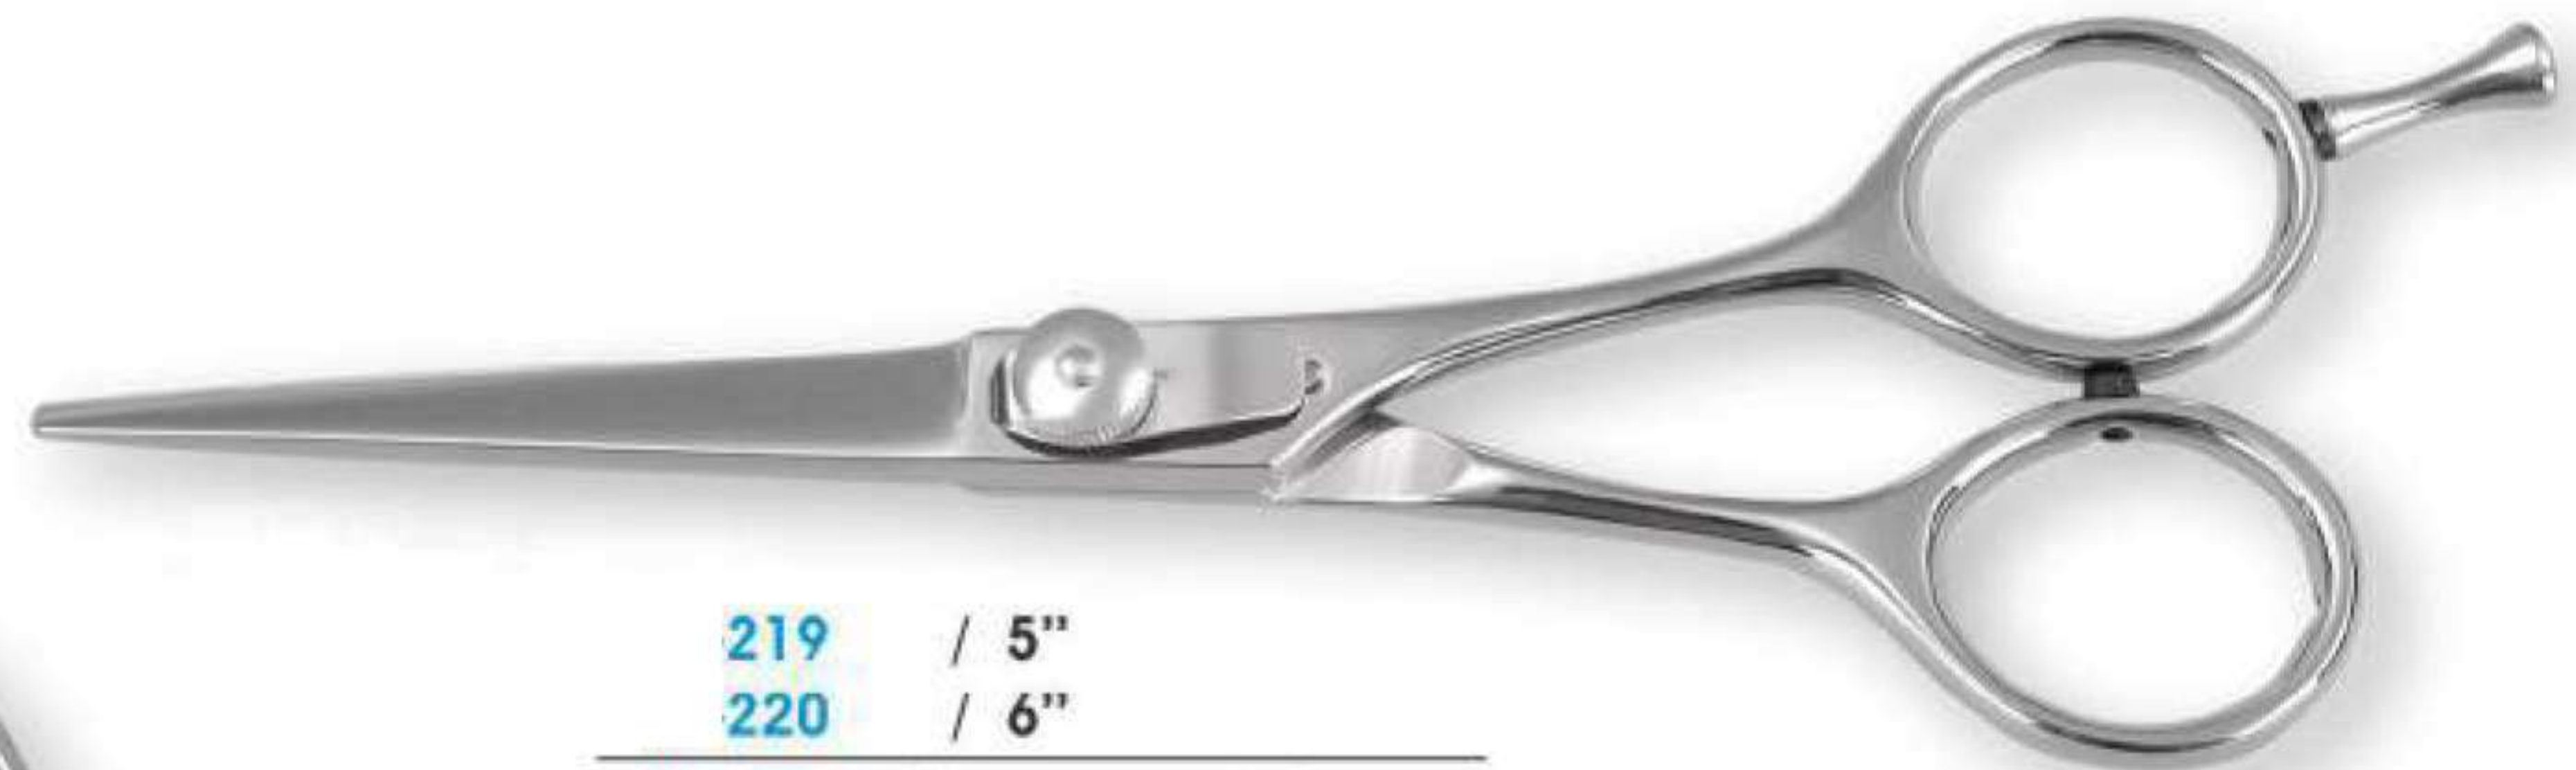

213 / 5"
214 / 6"

Elegant sweeping ergonomic handle provides smooth and quite run

217 / 5"
218 / 6"

360° swivel ring allows the finger and thumb to be in natural positions

219 / 5"
220 / 6"

Higher resistance against wear ensures improved cutting performance