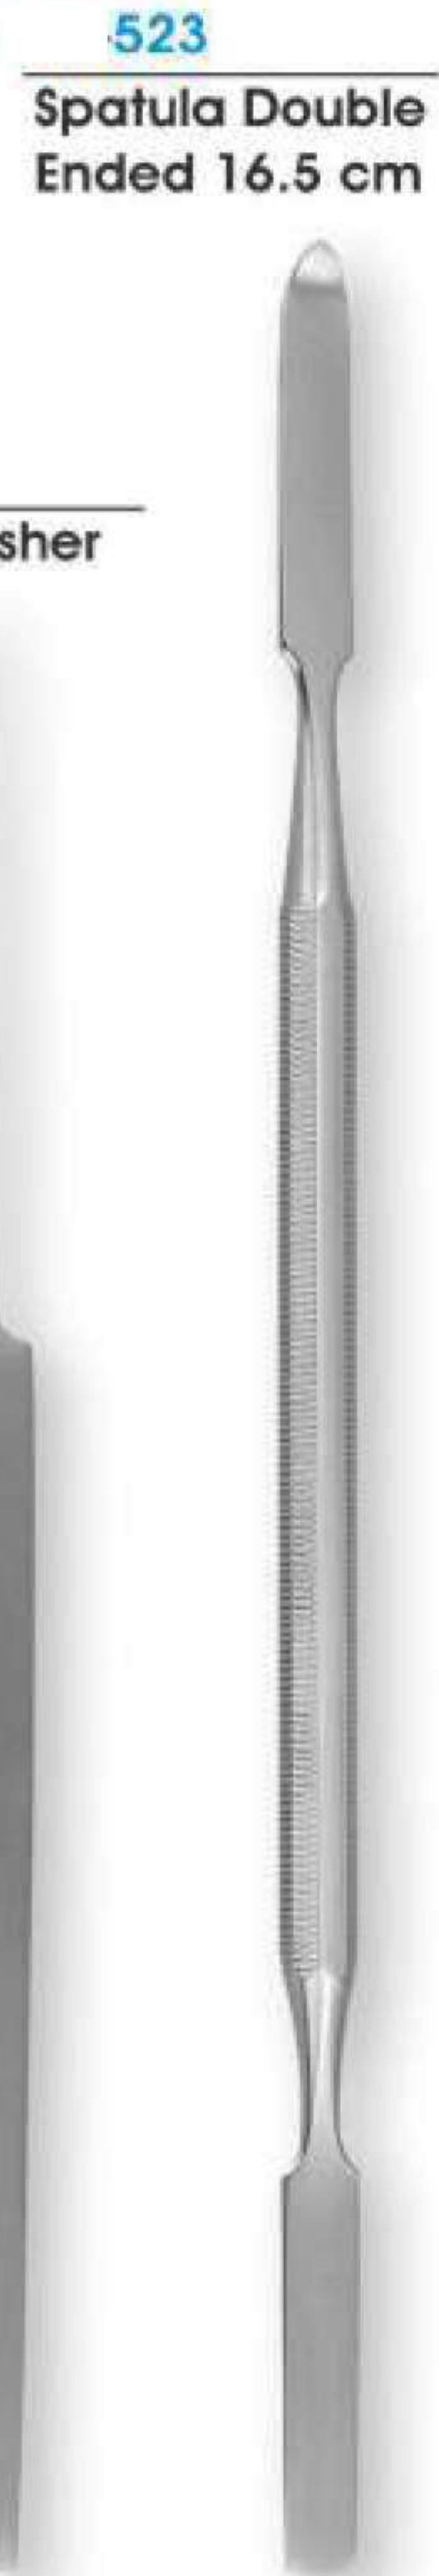

524
Spatula
18 cm

522
Cuticle Pusher
14 cm