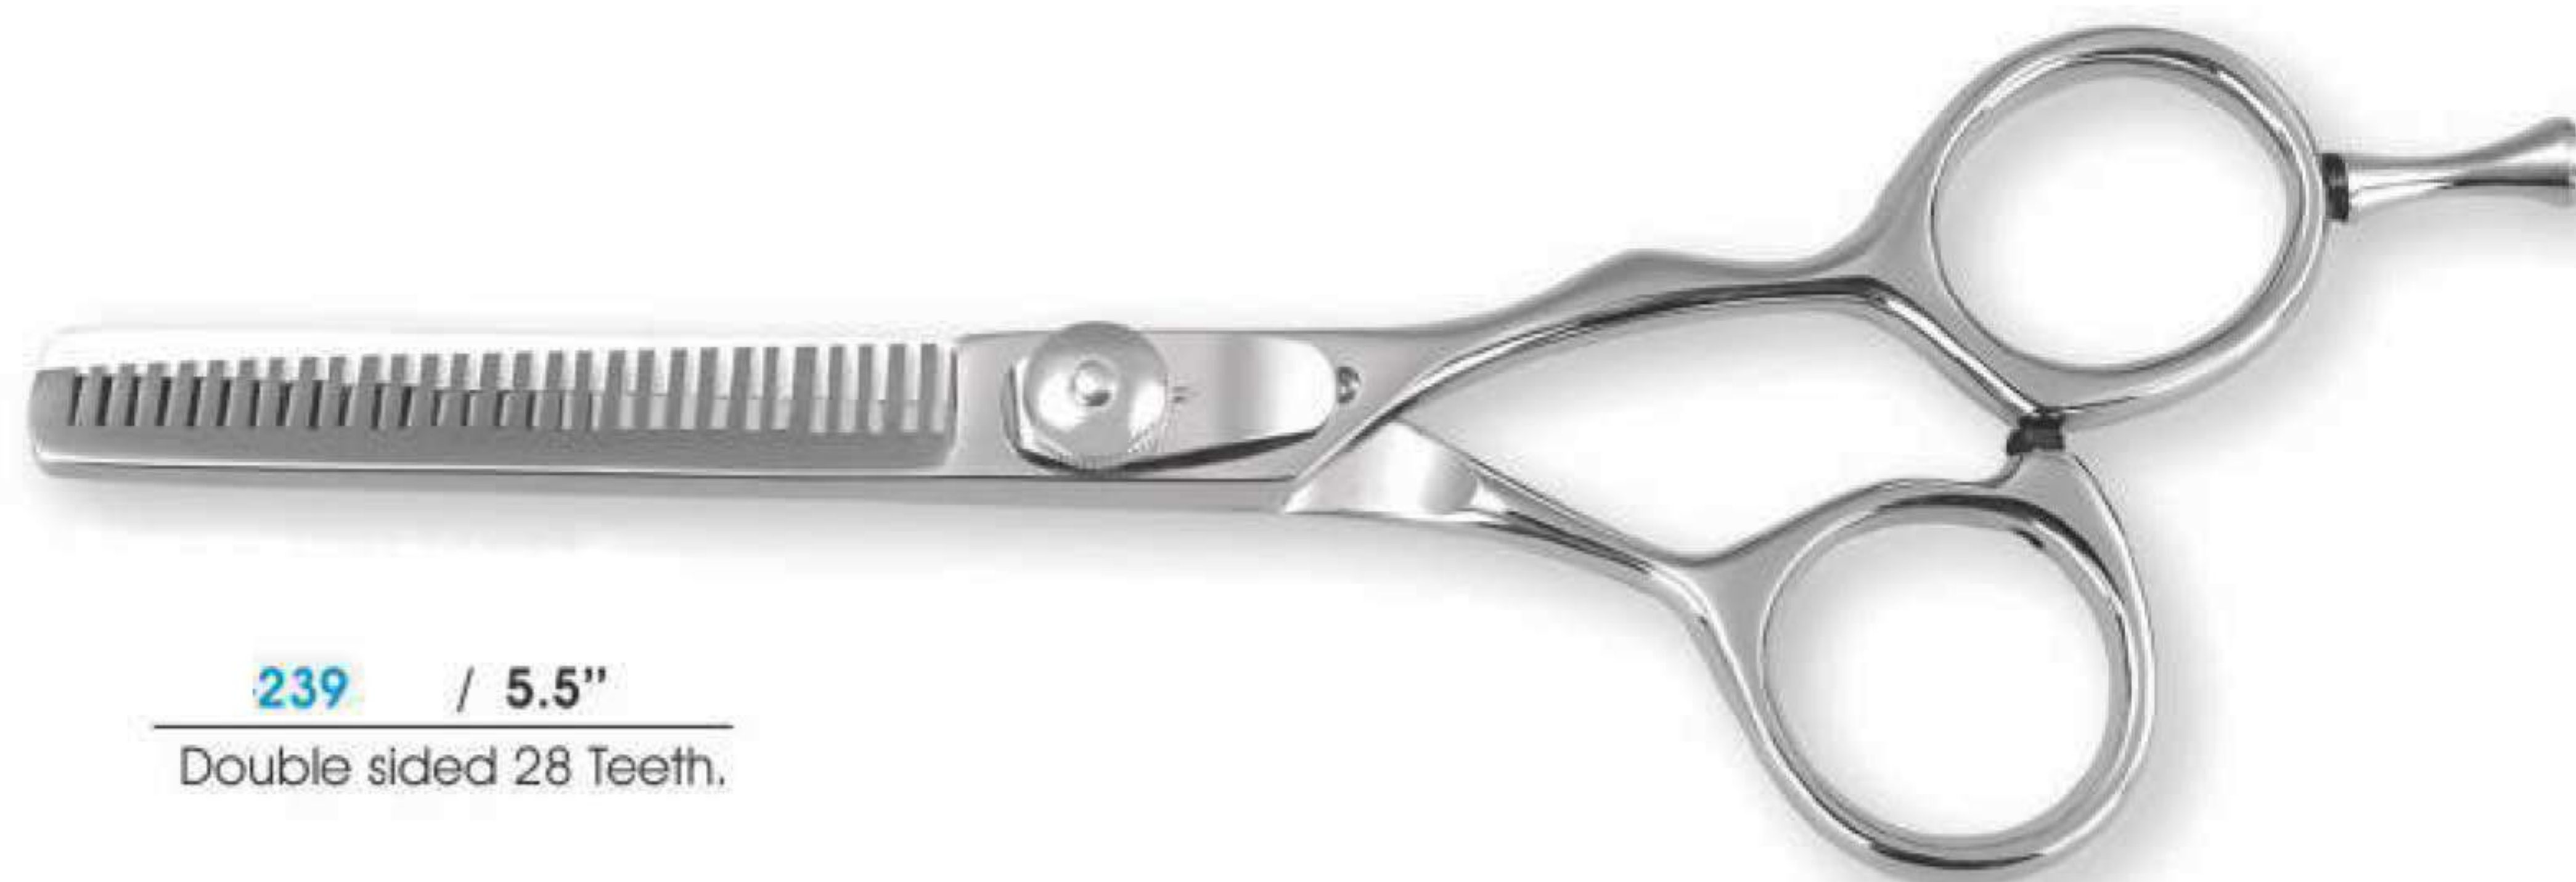

2248 / 8"
2249 / 9"

Pet Grooming shears (Curved)

239 / 5.5"
Double sided 28 Teeth.

240 / 6"
One-sided 30 Teeth.

241 / 6"
Doble-sided 30 Teeth.

2230 / 6"
One-sided 30 Teeth
Specially designed for
left hand users