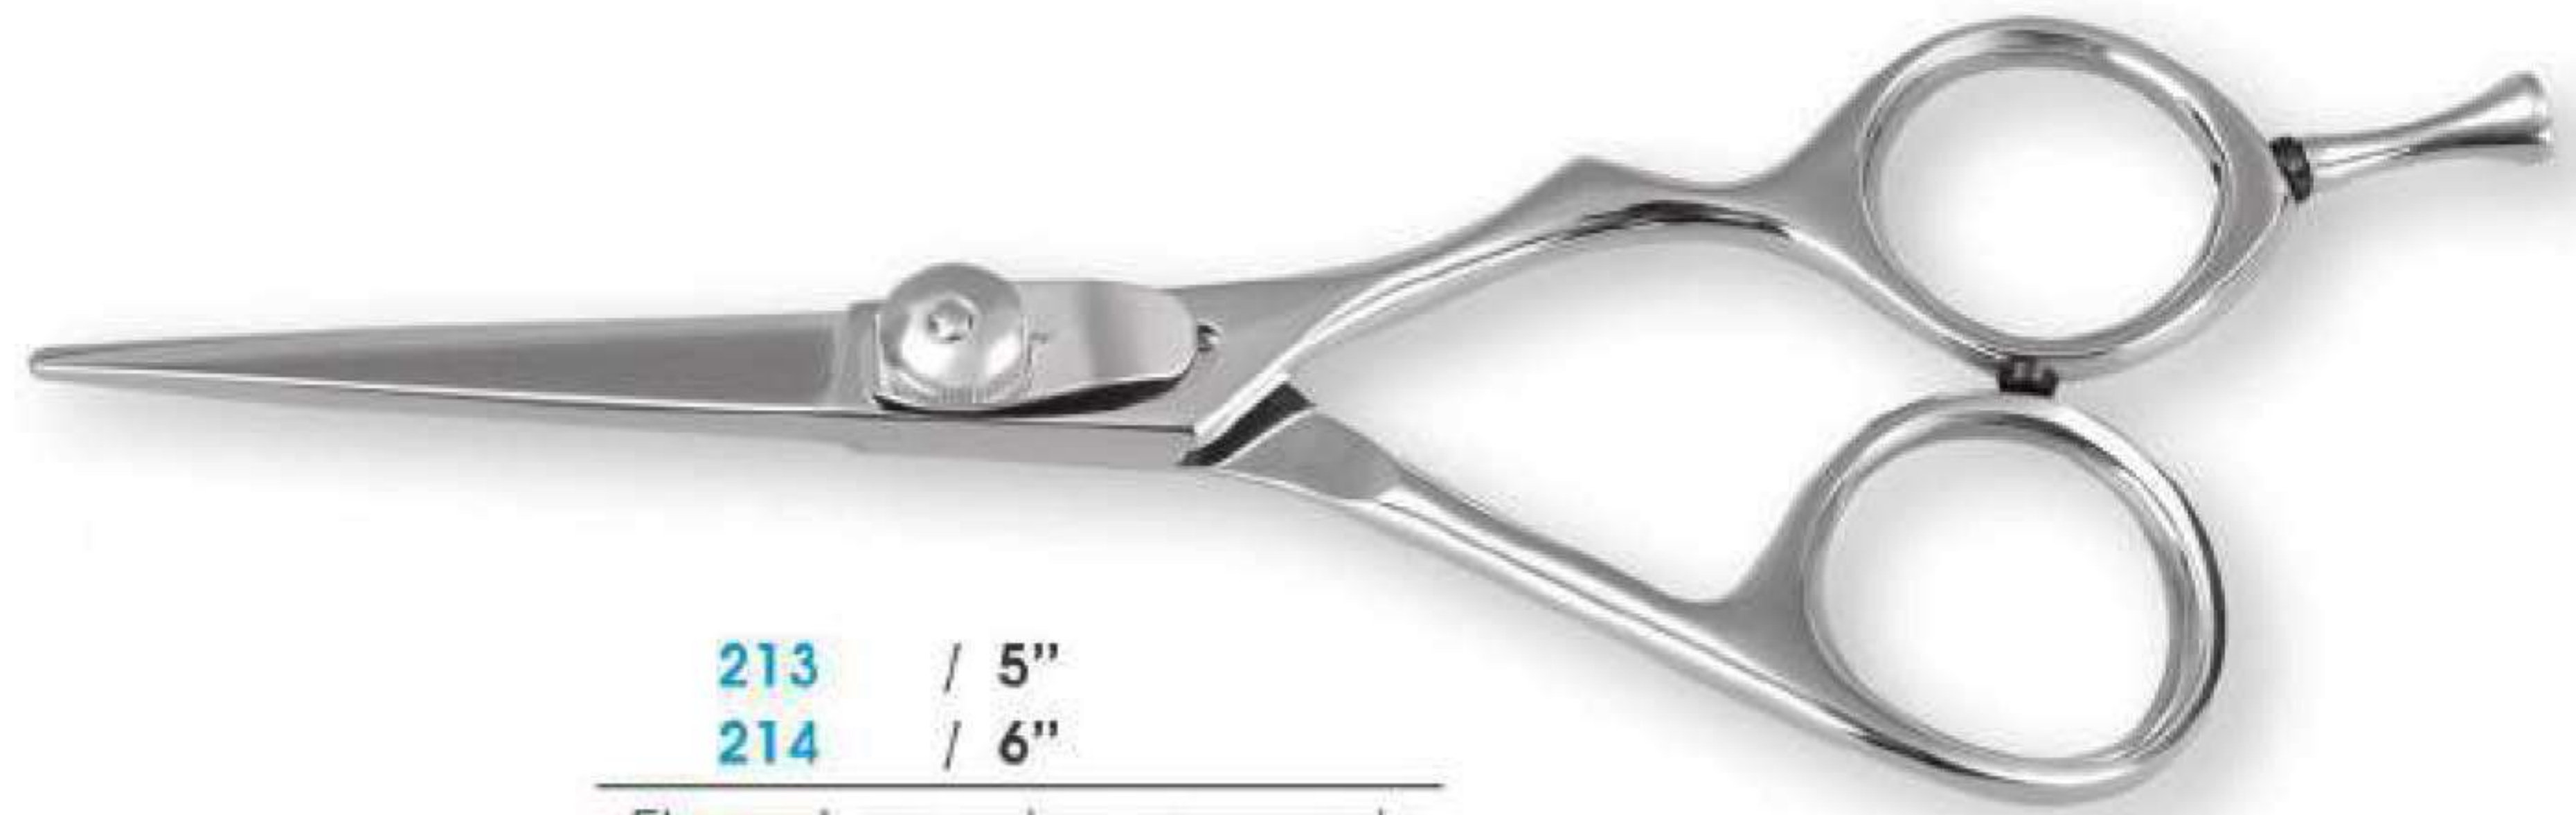

213 / 5"
214 / 6"

Elegant sweeping ergonomic handle provides smooth and quite run

217 / 5"
218 / 6"

360° swivel ring allows the finger and thumb to be in natural positions

219 / 5"
220 / 6"

Higher resistance against wear ensures improved cutting performance