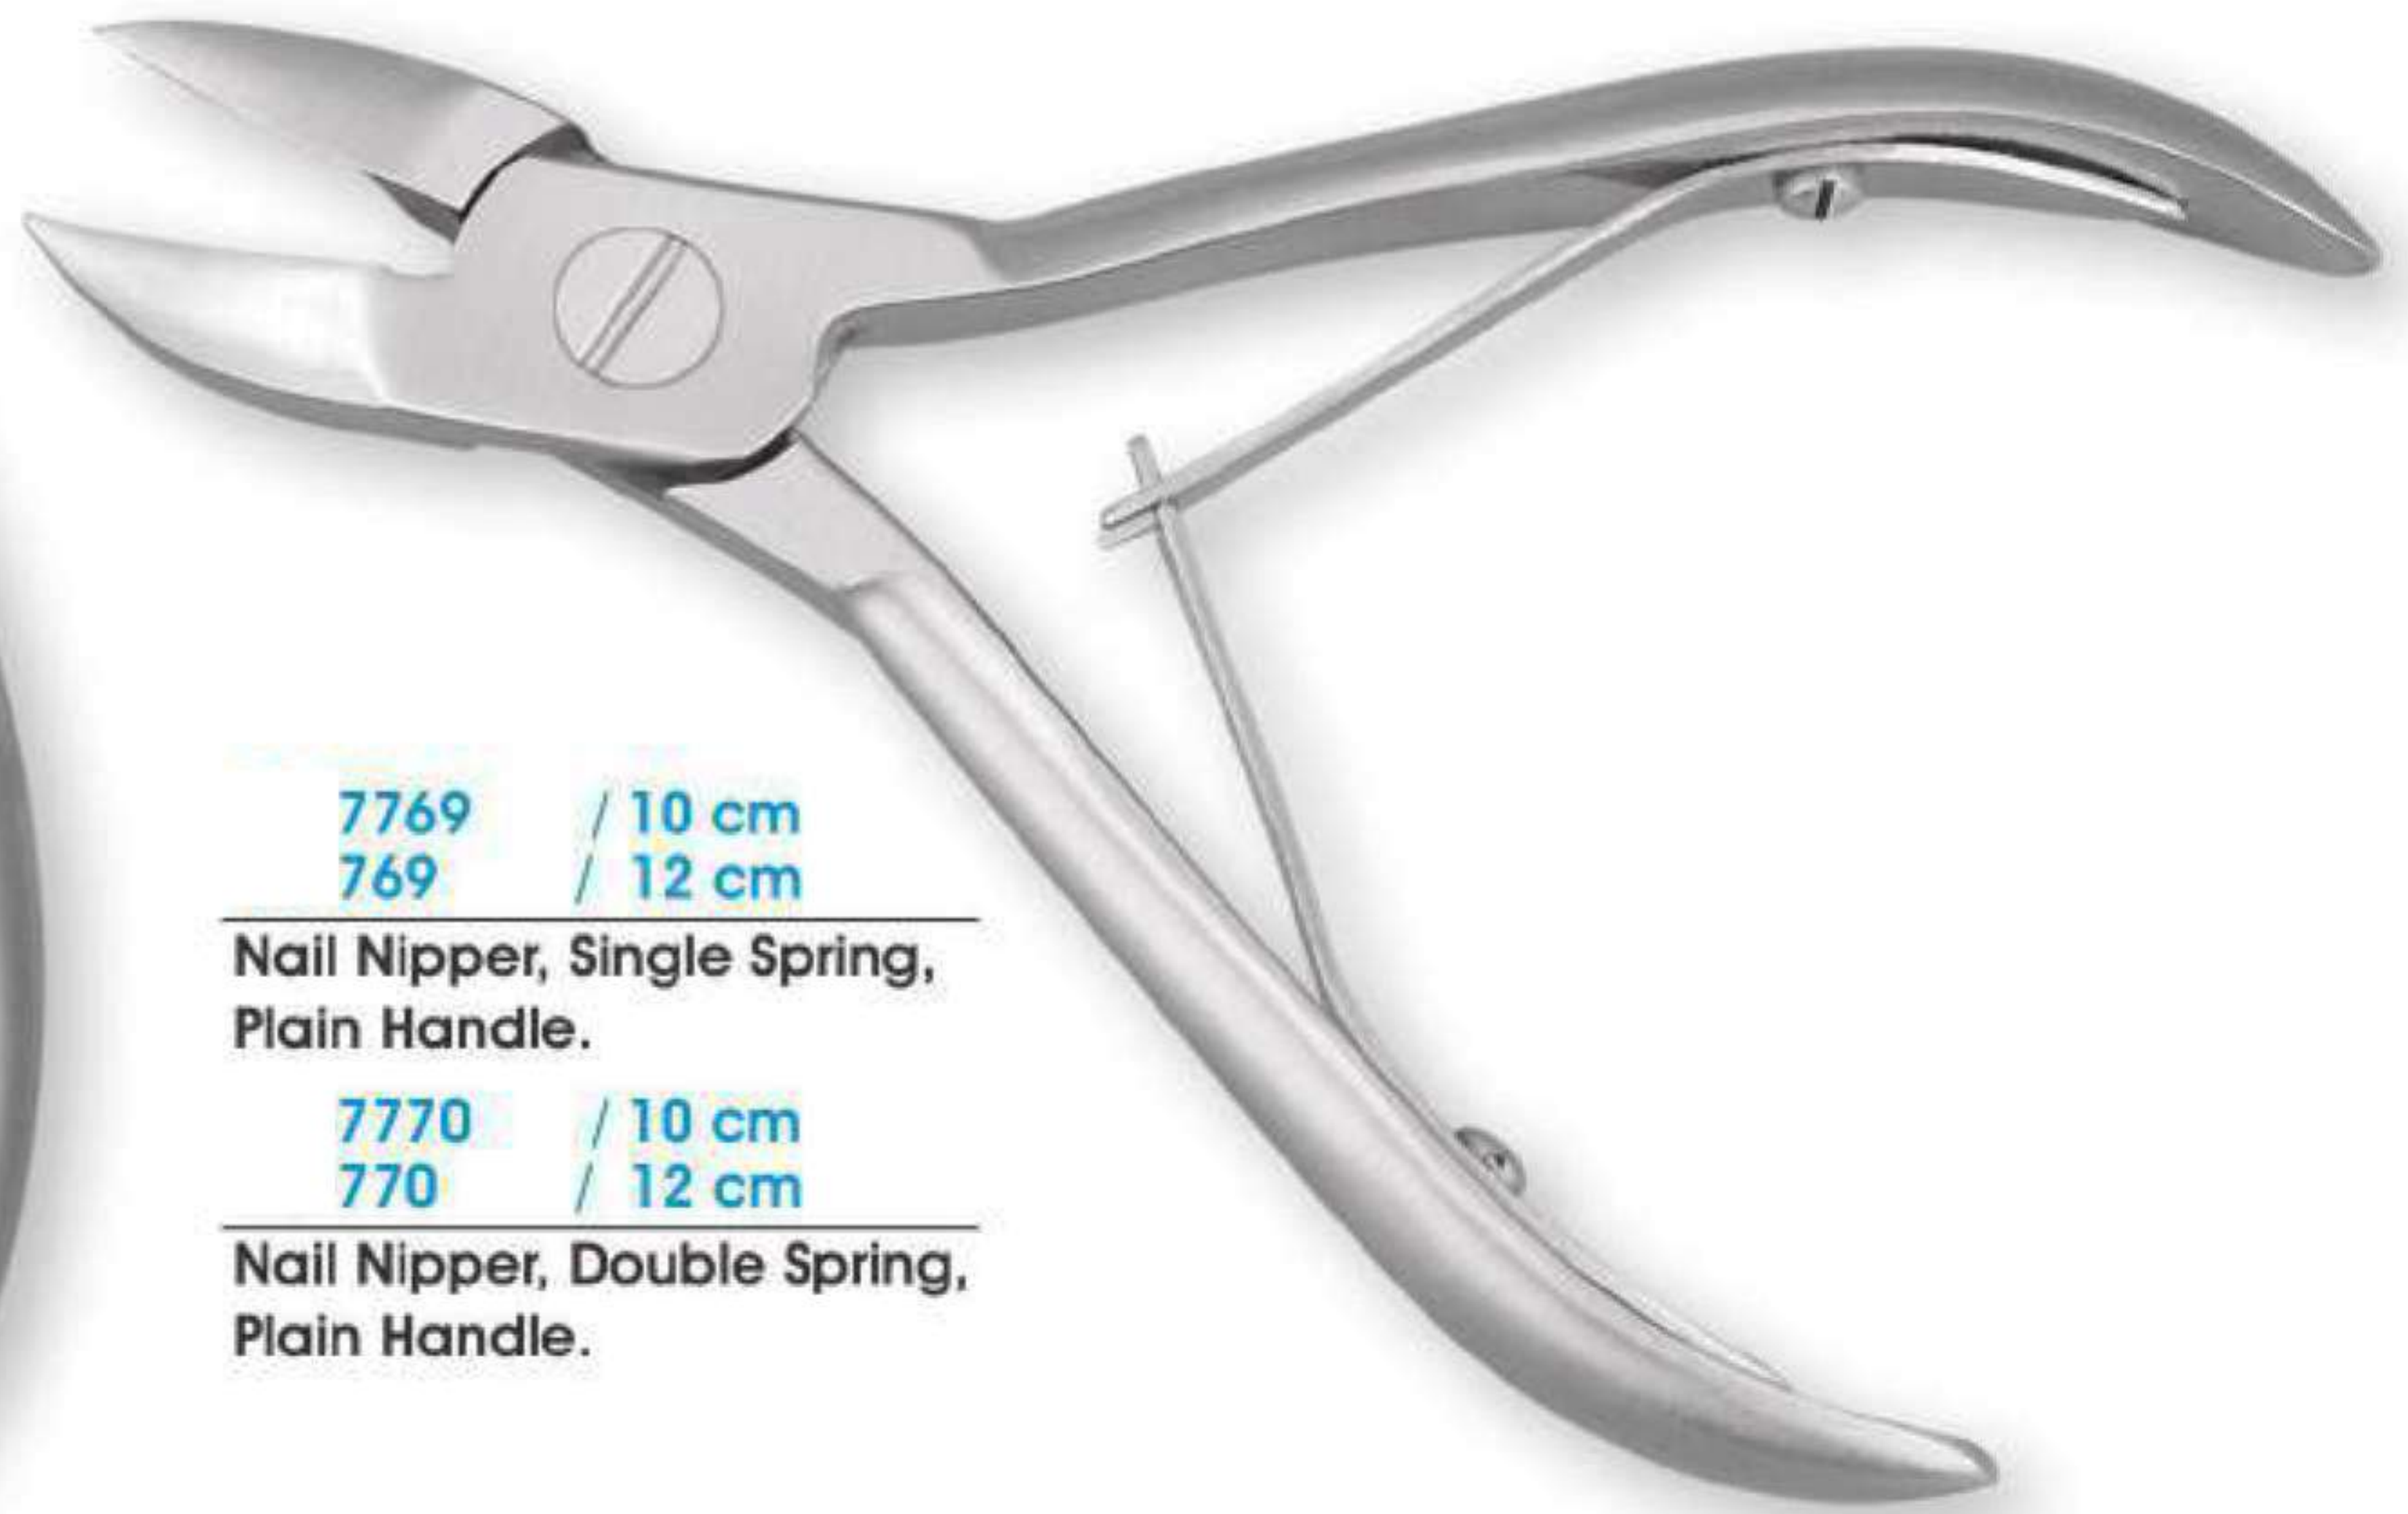

7769 / 10 cm
769 / 12 cm

Nail Nipper, Single Spring,
Plain Handle.

7770 / 10 cm
770 / 12 cm

Nail Nipper, Double Spring,
Plain Handle.