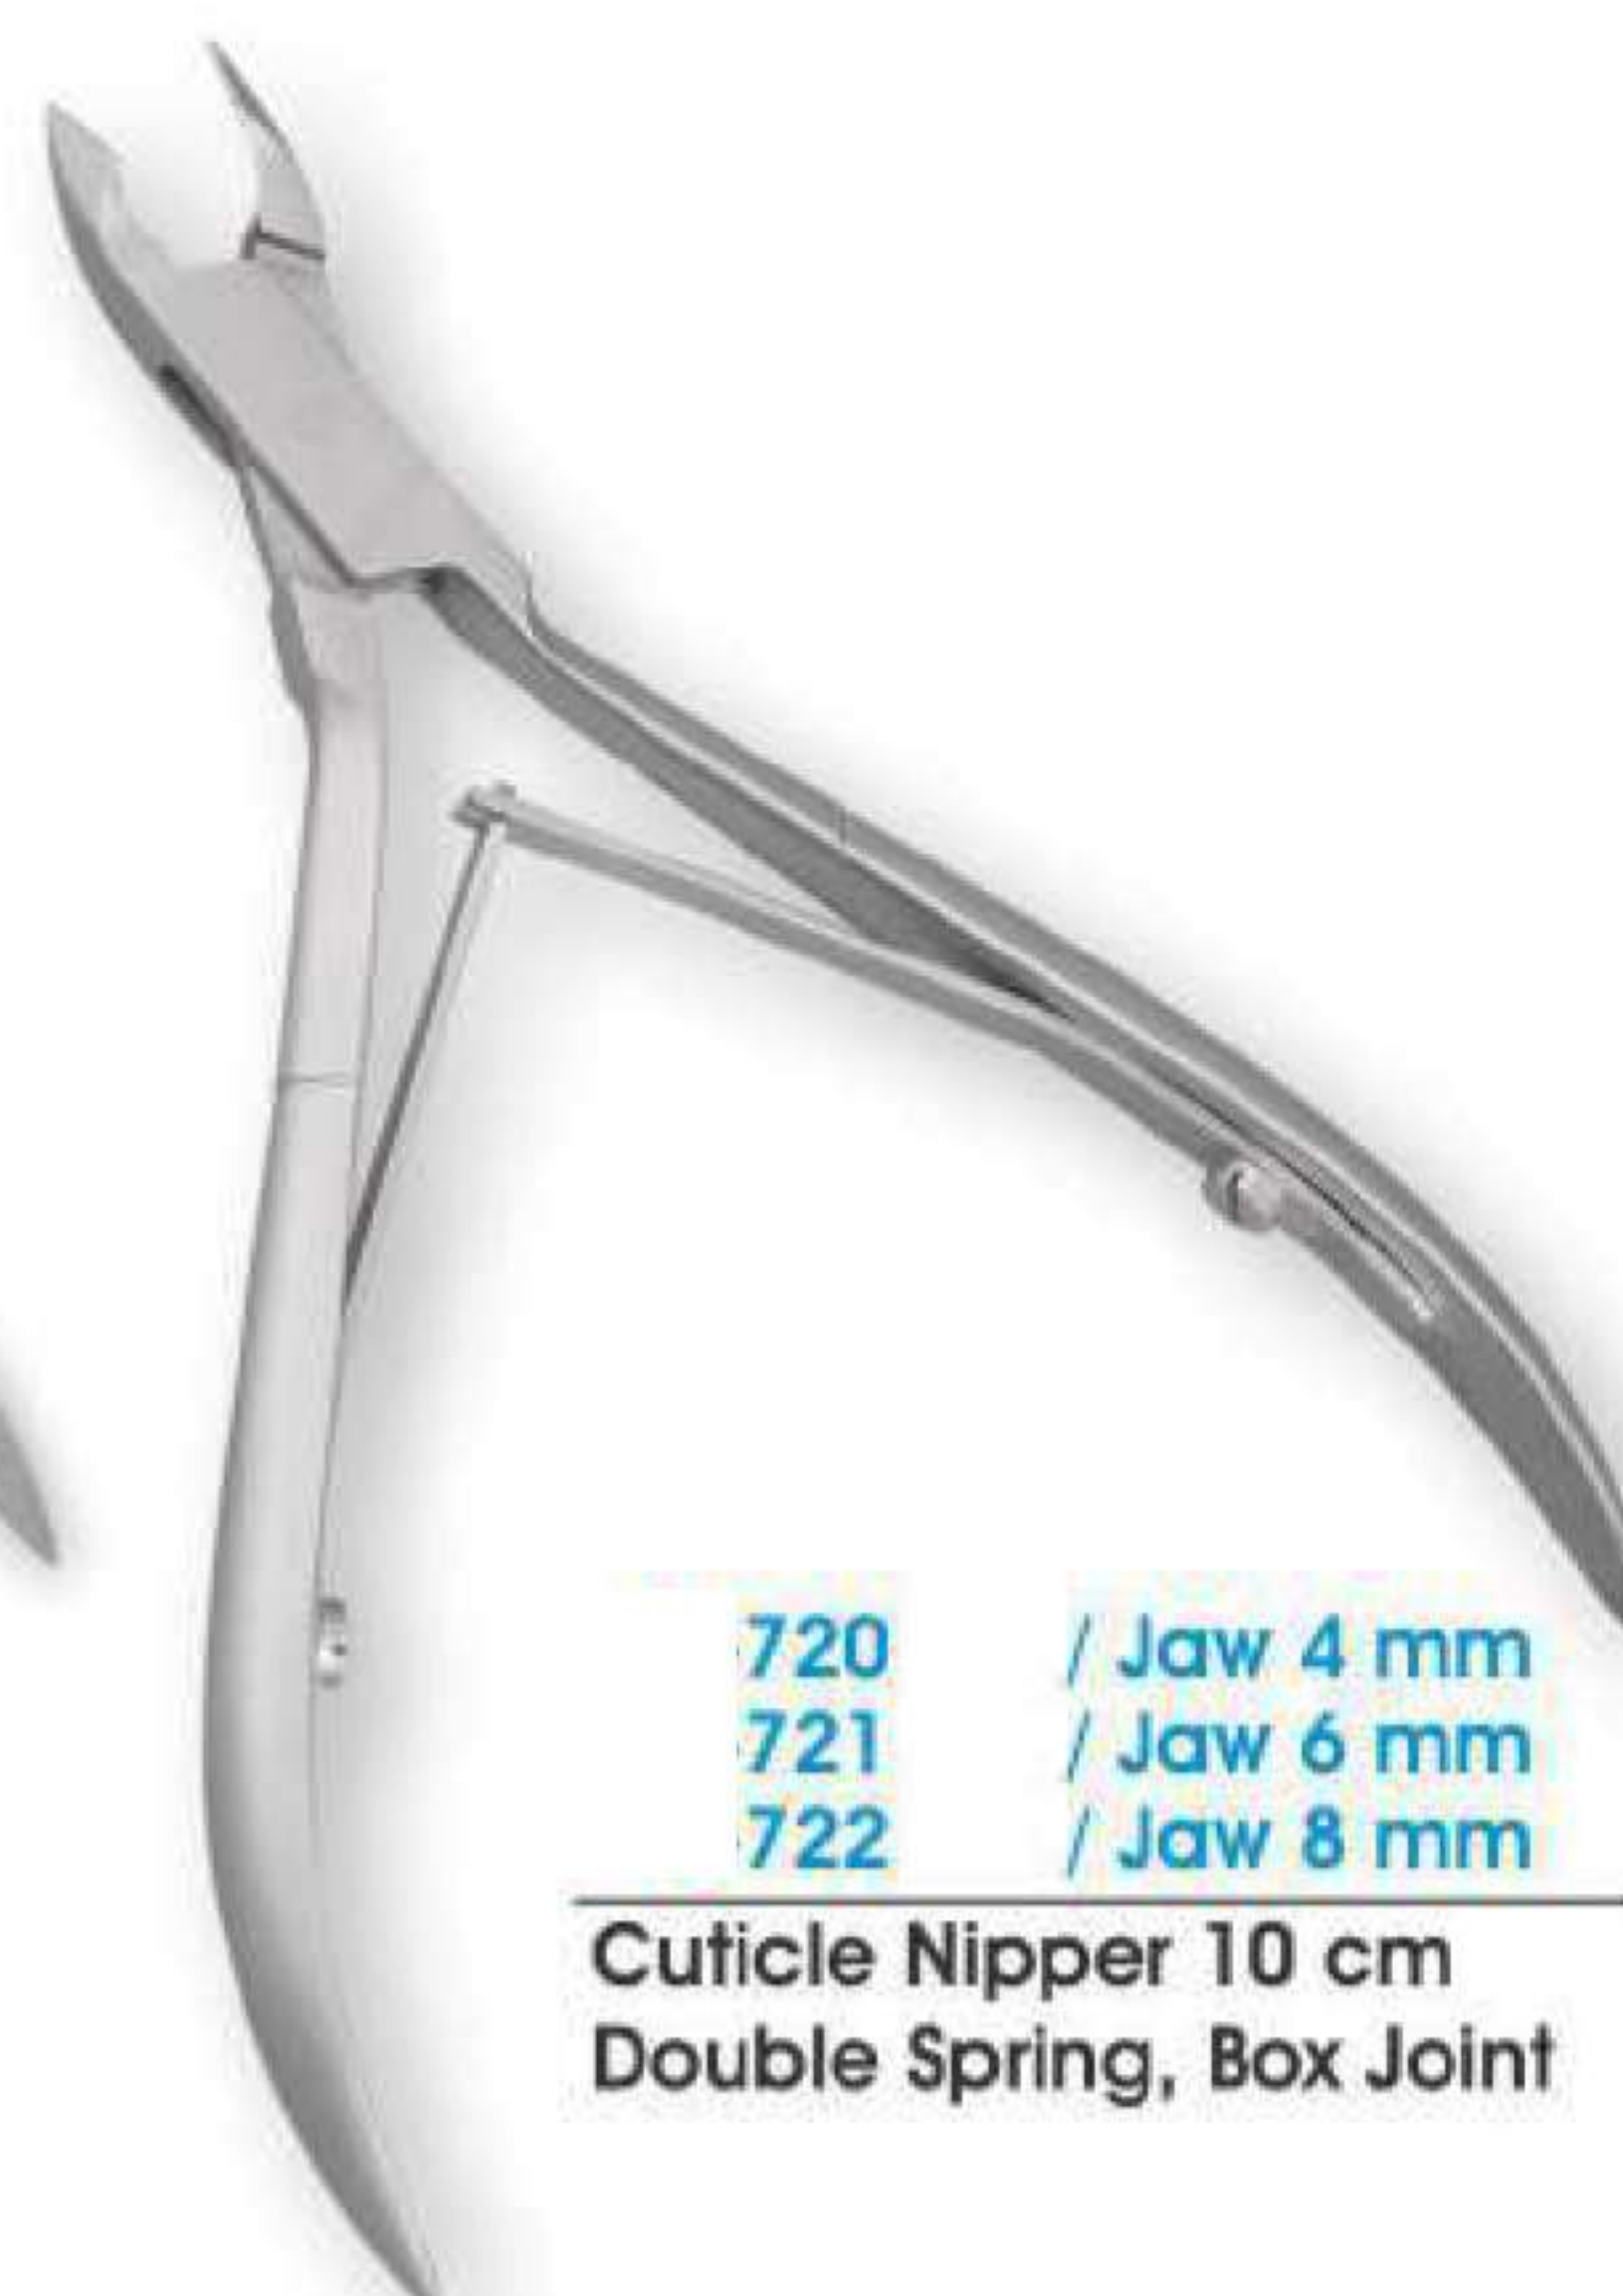

787 / Jaw 6 mm
Cuticle Nipper Angled
Single Spring
10 cm

720 / Jaw 4 mm
721 / Jaw 6 mm
722 / Jaw 8 mm
Cuticle Nipper 10 cm
Double Spring, Box Joint